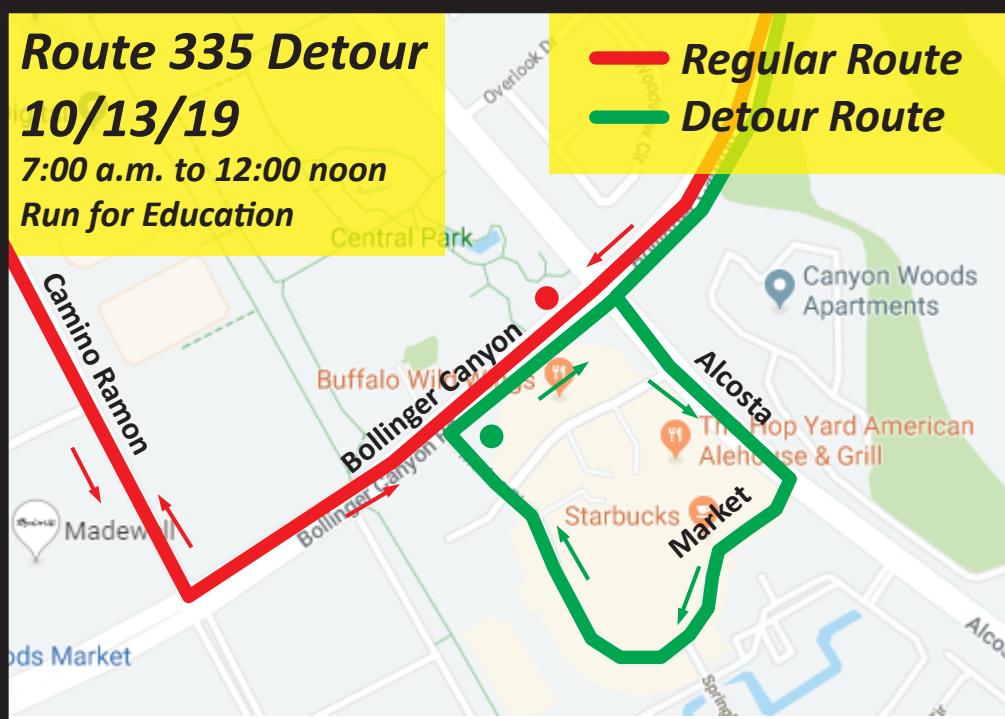

Route 335 Detour
10/13/19

7:00 a.m. to 12:00 noon
Run for Education

 **Regular Route**
 **Detour Route**

Stops closed for detour:

To San Ramon Transit Center

Bollinger Canyon Rd + Alcosta Blvd

Sunset Dr + Bishop Dr Near Bishop Ranch City Center

San Ramon Transit Center

To Dublin/Pleasanton BART

San Ramon Transit Center

Sunset Dr + Bishop Dr

Bollinger Canyon Rd + Bishop Ranch 1