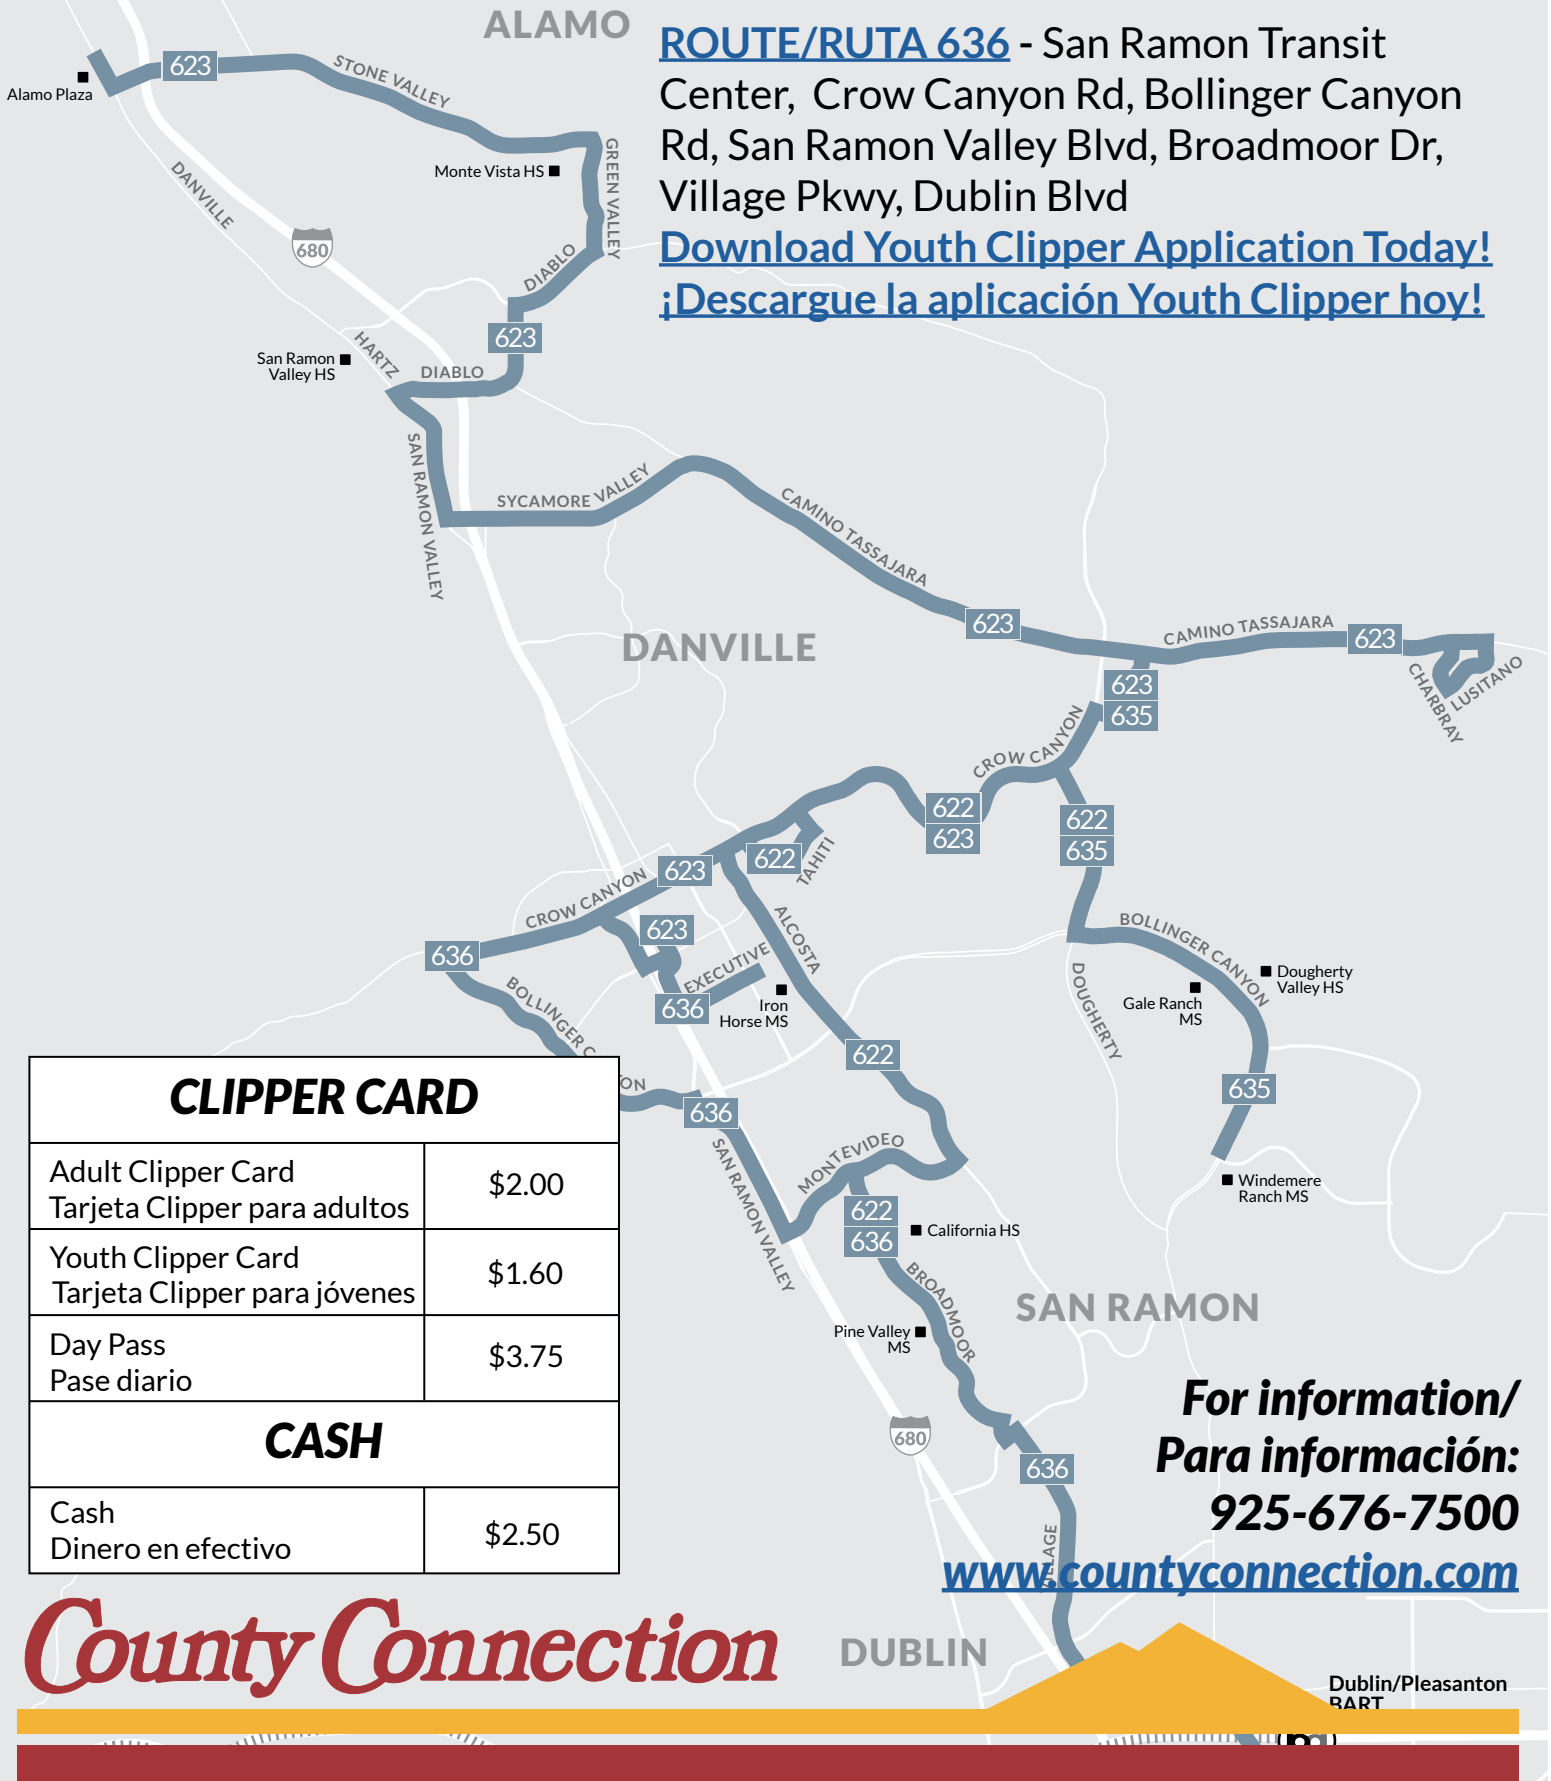

IRON HORSE MIDDLE

SELECT SERVICE/SELECCIONAR SERVICIO

ROUTE/RUTA 636 - San Ramon Transit Center, Crow Canyon Rd, Bollinger Canyon Rd, San Ramon Valley Blvd, Broadmoor Dr, Village Pkwy, Dublin Blvd

[Download Youth Clipper Application Today!](#)
[¡Descargue la aplicación Youth Clipper hoy!](#)

CLIPPER CARD	
Adult Clipper Card Tarjeta Clipper para adultos	\$2.00
Youth Clipper Card Tarjeta Clipper para jóvenes	\$1.60
Day Pass Pase diario	\$3.75
CASH	
Cash Dinero en efectivo	\$2.50

**For information/
 Para información:**
925-676-7500

www.countyconnection.com

County Connection

DUBLIN

Dublin/Pleasanton
BART