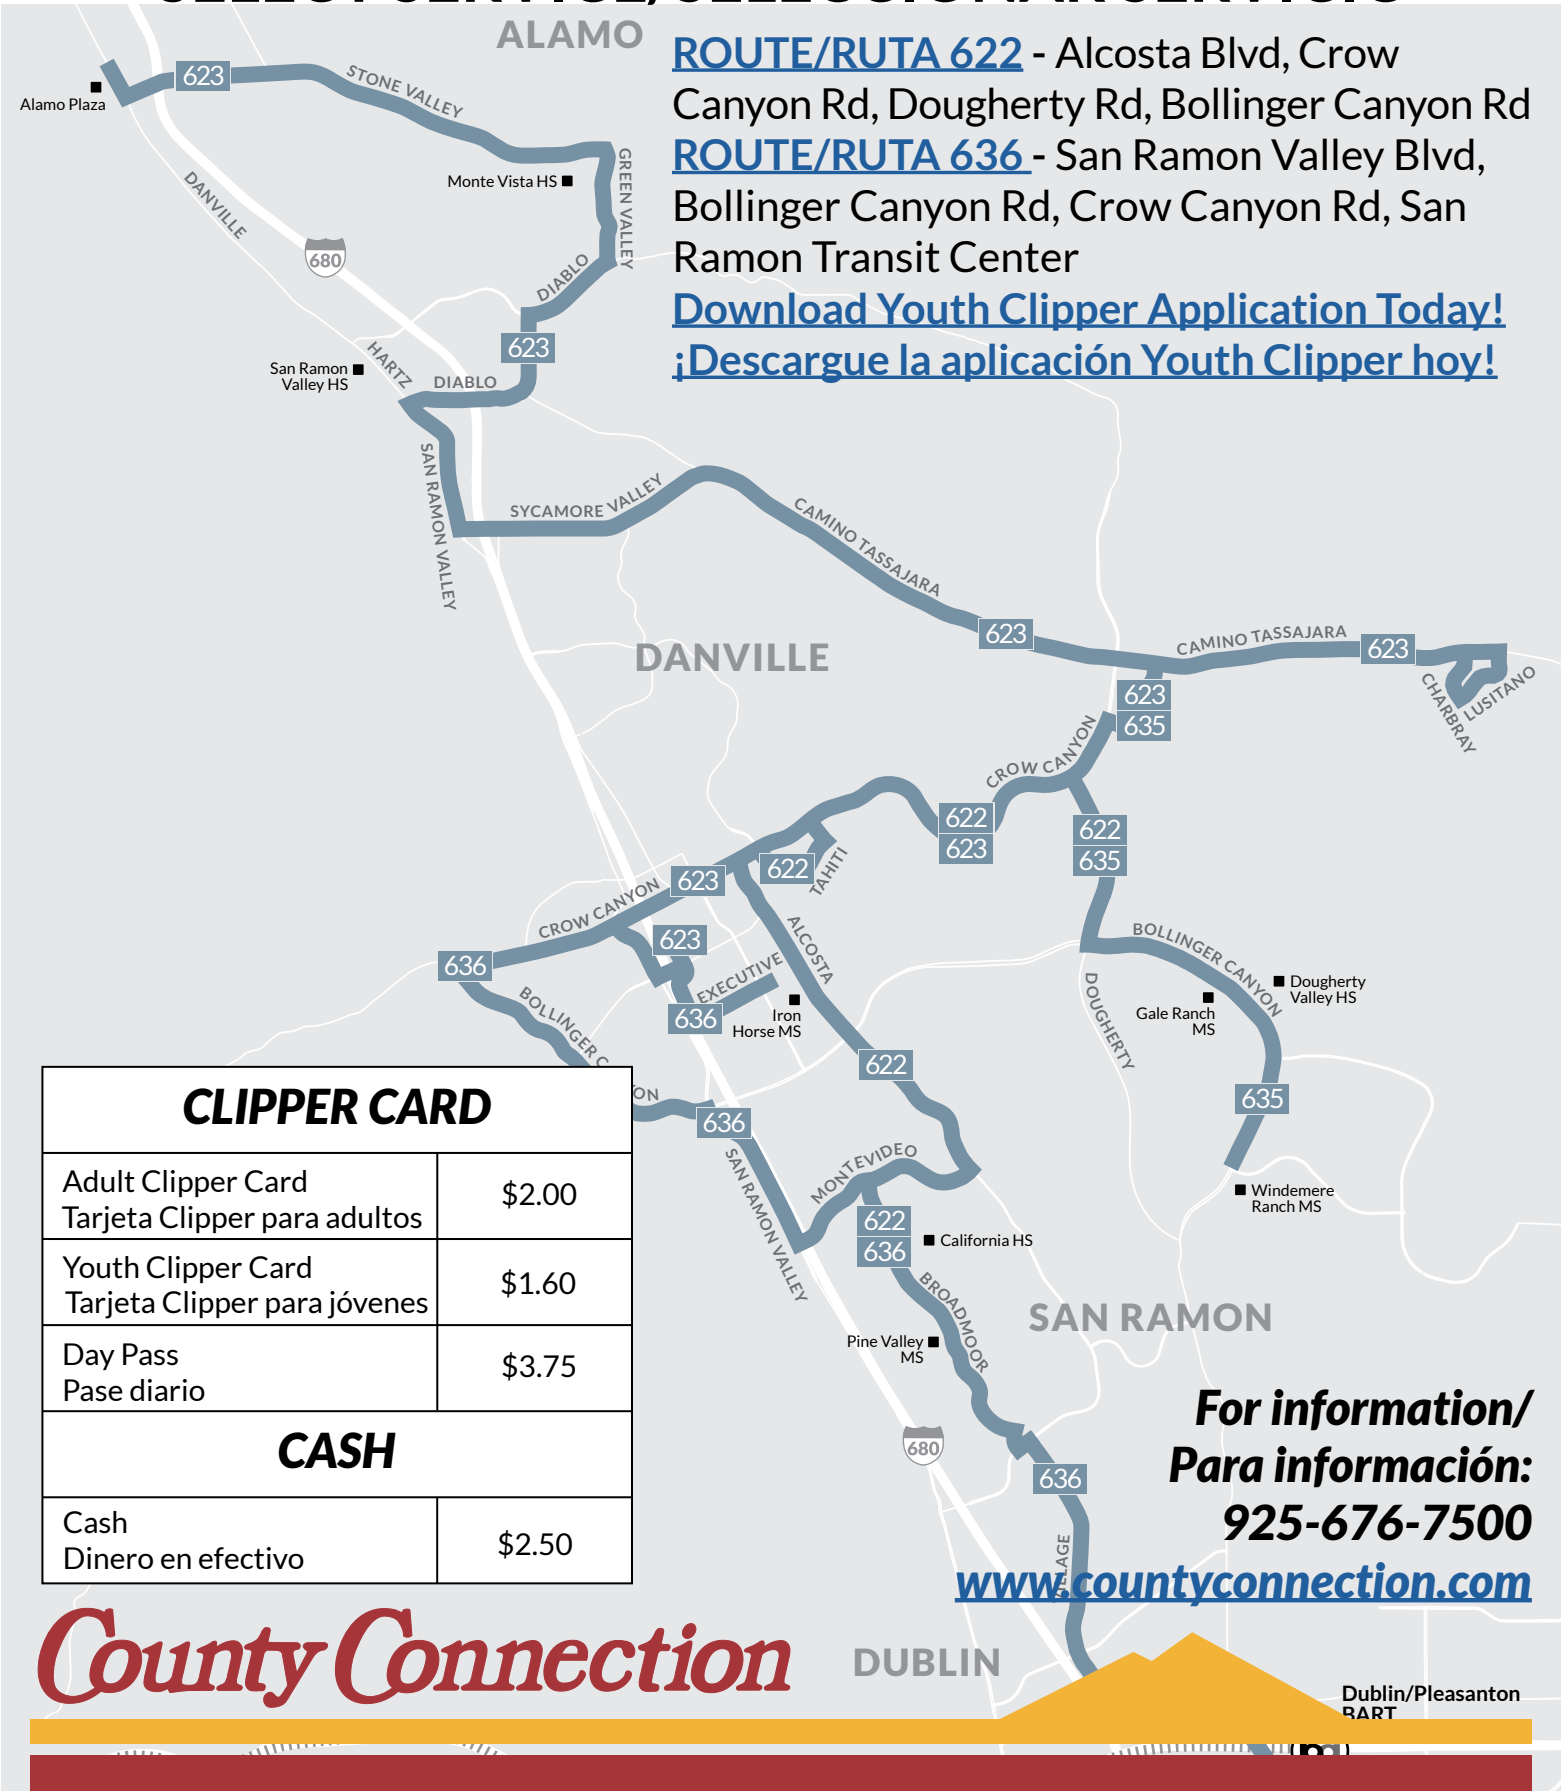

PINE VALLEY MIDDLE

SELECT SERVICE/SELECCIONAR SERVICIO

ROUTE/RUTA 622 - Alcosta Blvd, Crow Canyon Rd, Dougherty Rd, Bollinger Canyon Rd

ROUTE/RUTA 636 - San Ramon Valley Blvd, Bollinger Canyon Rd, Crow Canyon Rd, San Ramon Transit Center

Download Youth Clipper Application Today!
¡Descargue la aplicación Youth Clipper hoy!

CLIPPER CARD	
Adult Clipper Card Tarjeta Clipper para adultos	\$2.00
Youth Clipper Card Tarjeta Clipper para jóvenes	\$1.60
Day Pass Pase diario	\$3.75
CASH	
Cash Dinero en efectivo	\$2.50

**For information/
Para información:**
925-676-7500

www.countyconnection.com

County Connection

DUBLIN

Dublin/Pleasanton
BART