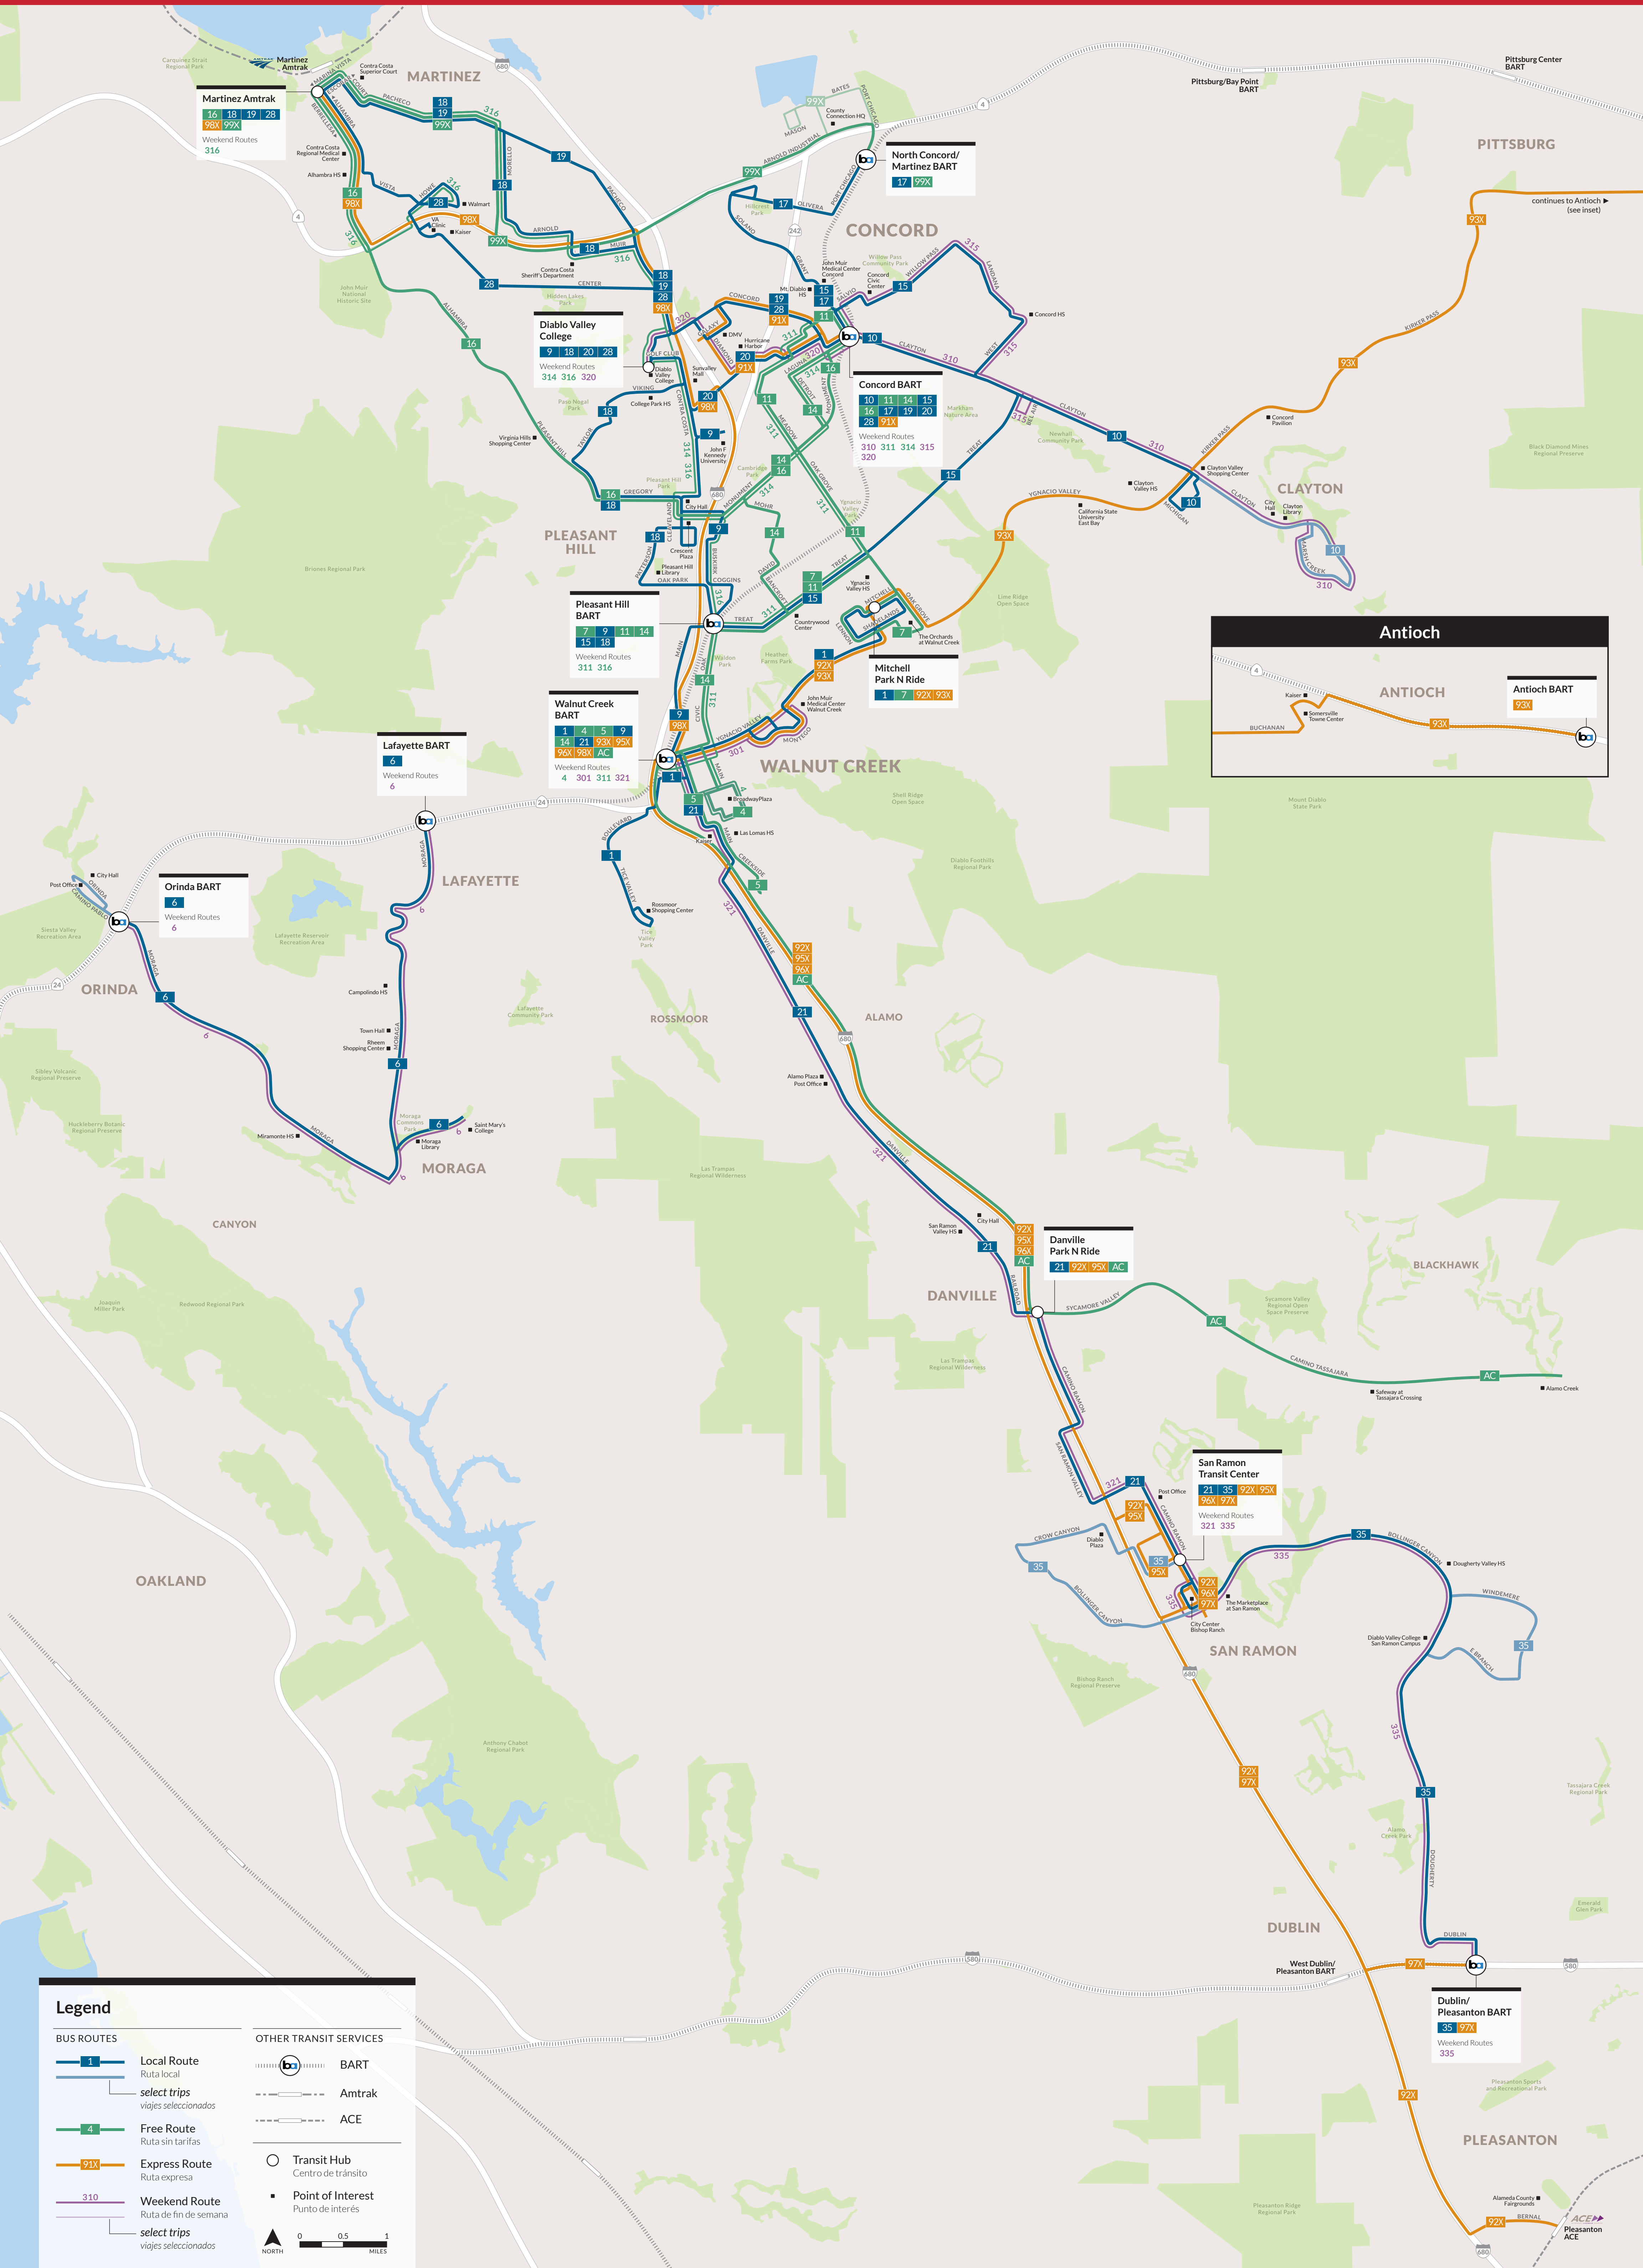

# County Connection System Map

Effective Nov 12, 2023

**Martinez Amtrak**  
 16 18 19 28  
 98X 92X  
 Weekend Routes  
 316

**North Concord/Martinez BART**  
 17 99X

**Diablo Valley College**  
 9 18 20 28  
 Weekend Routes  
 314 316 320

**Concord BART**  
 10 11 14 15  
 16 17 19 20  
 28 91X  
 Weekend Routes  
 310 311 314 315 320

**Pleasant Hill BART**  
 7 9 11 14  
 15 18  
 Weekend Routes  
 311 316

**Mitchell Park N Ride**  
 1 7 92X 93X

**Walnut Creek BART**  
 1 4 5 9  
 14 21 93X 95X  
 96X 98X AC  
 Weekend Routes  
 4 301 311 321

**Antioch**  
 ANTIOCH  
 Antioch BART  
 93X

**Orinda BART**  
 6  
 Weekend Routes  
 6

**Danville Park N Ride**  
 21 92X 95X AC

**San Ramon Transit Center**  
 21 35 92X 95X  
 96X 97X  
 Weekend Routes  
 321 335

**Dublin/Pleasanton BART**  
 35 97X  
 Weekend Routes  
 335

**Legend**

**BUS ROUTES**

- 1 Local Route  
Ruta local
- select trips  
viajes seleccionados
- 4 Free Route  
Ruta sin tarifas
- 91X Express Route  
Ruta expresa
- 310 Weekend Route  
Ruta de fin de semana
- select trips  
viajes seleccionados