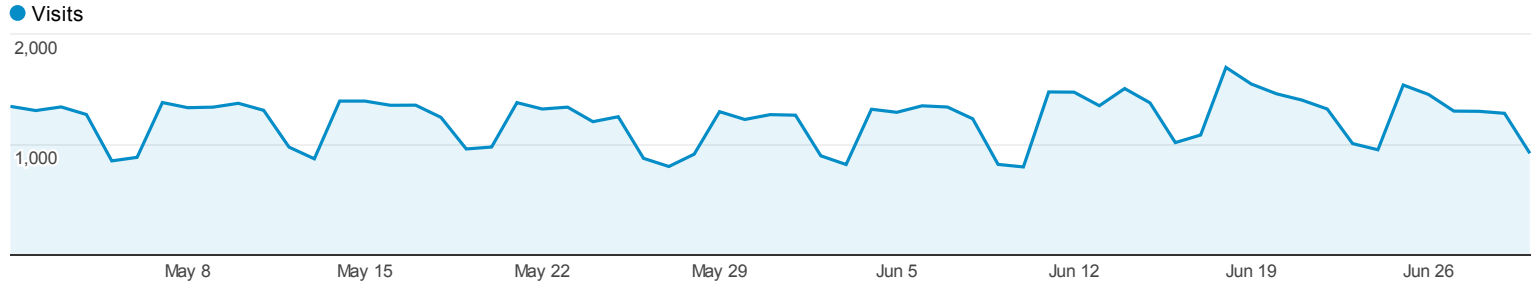

## Visitors Overview

● % of visits : 100.00%

### Overview

### 35,022 people visited this site

Visits: 74,770

Unique Visitors: 35,022

Pageviews: 228,891

Pages / Visit: 3.06

Avg. Visit Duration: 00:03:01

Bounce Rate: 37.82%

% New Visits: 38.50%