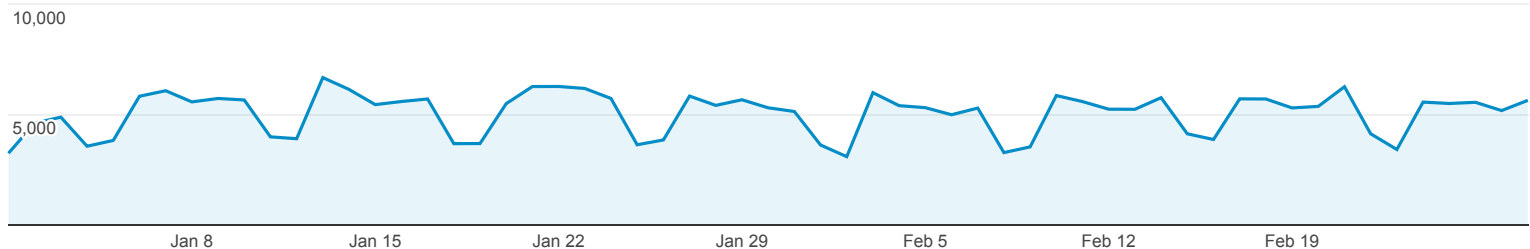

Jan 1, 2014 - Feb 28, 2014

Pages

All Visits
100.00%

Explorer

Pageviews

Page	Pageviews	Unique Pageviews	Avg. Time on Page	Entrances	Bounce Rate	% Exit	Page Value
	297,906 % of Total: 100.00% (297,906)	216,177 % of Total: 100.00% (216,177)	00:01:34 Site Avg: 00:01:34 (0.00%)	106,142 % of Total: 100.00% (106,142)	45.77% Site Avg: 45.77% (0.00%)	35.63% Site Avg: 35.63% (0.00%)	$0.00 % of Total: 0.00% ($0.00)
1. /	59,896 (20.11%)	39,042 (18.06%)	00:01:06	34,909 (32.89%)	23.99%	24.96%	$0.00 (0.00%)
2. /maps-schedules/	31,928 (10.72%)	20,374 (9.42%)	00:01:01	17,171 (16.18%)	20.74%	20.24%	$0.00 (0.00%)
3. /mobile-schedules/	31,239 (10.49%)	18,470 (8.54%)	00:00:34	4,962 (4.67%)	22.21%	10.90%	$0.00 (0.00%)
4. /schedule/6/	10,319 (3.46%)	9,033 (4.18%)	00:05:17	6,367 (6.00%)	85.94%	79.38%	$0.00 (0.00%)
5. /schedule/18/	7,664 (2.57%)	6,185 (2.86%)	00:02:42	2,173 (2.05%)	71.42%	48.93%	$0.00 (0.00%)
6. /schedule/20/	6,870 (2.31%)	5,751 (2.66%)	00:03:07	2,095 (1.97%)	79.33%	58.92%	$0.00 (0.00%)
7. /schedule/98X/	6,826 (2.29%)	5,713 (2.64%)	00:03:14	3,195 (3.01%)	83.47%	63.45%	$0.00 (0.00%)
8. /fares/	6,572 (2.21%)	4,924 (2.28%)	00:01:23	1,179 (1.11%)	53.10%	32.27%	$0.00 (0.00%)
9. /schedule/9/	6,377 (2.14%)	5,229 (2.42%)	00:03:00	2,106 (1.98%)	76.21%	53.90%	$0.00 (0.00%)
10. /schedule/16/	5,766 (1.94%)	4,655 (2.15%)	00:02:55	1,409 (1.33%)	70.33%	49.65%	$0.00 (0.00%)
11. /schedule/10/	5,600 (1.88%)	4,580 (2.12%)	00:03:20	1,606 (1.51%)	77.21%	58.80%	$0.00 (0.00%)
12. /schedule/15/	5,521 (1.85%)	4,545 (2.10%)	00:03:11	1,660 (1.56%)	75.12%	56.22%	$0.00 (0.00%)
13. /schedule/21/	4,955 (1.66%)	4,047 (1.87%)	00:02:51	1,443 (1.36%)	72.49%	54.11%	$0.00 (0.00%)
14. /schedule/14/	4,365 (1.47%)	3,548 (1.64%)	00:03:17	1,234 (1.16%)	71.15%	50.81%	$0.00 (0.00%)
15. /schedule/11/	4,261 (1.43%)	3,460 (1.60%)	00:02:33	1,002 (0.94%)	71.36%	44.45%	$0.00 (0.00%)
16. /schedule/96X/	4,104 (1.38%)	3,358 (1.55%)	00:02:48	1,644 (1.55%)	73.36%	55.07%	$0.00 (0.00%)
17. /schedule/4/	4,099 (1.38%)	3,428 (1.59%)	00:04:00	2,170 (2.04%)	79.77%	68.65%	$0.00 (0.00%)
18. /schedule/35/	4,039 (1.36%)	3,218 (1.49%)	00:02:52	1,656 (1.56%)	72.46%	56.08%	$0.00 (0.00%)
19. /schedule/28/	3,986 (1.34%)	3,119 (1.44%)	00:03:14	1,059 (1.00%)	73.56%	49.15%	$0.00 (0.00%)
20. /schedule/316/	3,447 (1.16%)	2,819 (1.30%)	00:03:31	939 (0.88%)	74.97%	53.90%	$0.00 (0.00%)
21. /how-to-ride/	3,271 (1.10%)	2,379 (1.10%)	00:00:38	94 (0.09%)	30.85%	9.45%	$0.00 (0.00%)