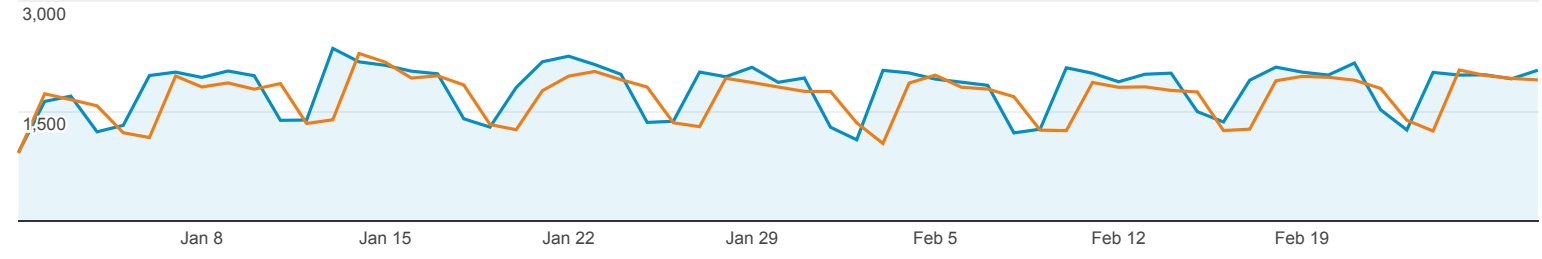

Visitor Report

Jan 1, 2014 - Feb 28, 2014
Compare to: Jan 1, 2013 - Feb 28, 2013

All Visits
+0.00%

Report Tab

Jan 1, 2014 - Feb 28, 2014: ● Visits
Jan 1, 2013 - Feb 28, 2013: ● Visits

Visitor Type	Mobile (Including Tablet)	Visits	Unique Visitors	Pageviews	Avg. Visit Duration	Pages / Visit
		6.16% ▲ 106,161 vs 99,998	2.41% ▲ 43,328 vs 42,309	6.50% ▲ 297,906 vs 279,737	0.90% ▼ 00:02:50 vs 00:02:51	0.31% ▲ 2.81 vs 2.81
1. Returning Visitor	Yes					
Jan 1, 2014 - Feb 28, 2014		54,158 (51.01%)	10,353 (19.71%)	136,485 (45.81%)	00:02:48	2.5
Jan 1, 2013 - Feb 28, 2013		41,621 (41.62%)	8,221 (16.14%)	105,733 (37.80%)	00:02:49	2.5
% Change		30.12%	25.93%	29.08%	-0.84%	-0.80%
2. New Visitor	Yes					
Jan 1, 2014 - Feb 28, 2014		18,023 (16.98%)	17,992 (34.26%)	51,493 (17.28%)	00:02:35	2.8
Jan 1, 2013 - Feb 28, 2013		13,849 (13.85%)	13,840 (27.18%)	37,782 (13.51%)	00:02:35	2.7
% Change		30.14%	30.00%	36.29%	0.00%	4.73%
3. New Visitor	No					
Jan 1, 2014 - Feb 28, 2014		17,892 (16.85%)	17,865 (34.01%)	59,534 (19.98%)	00:03:05	3.3
Jan 1, 2013 - Feb 28, 2013		21,111 (21.11%)	21,081 (41.39%)	68,713 (24.56%)	00:03:02	3.2
% Change		-15.25%	-15.26%	-13.36%	1.42%	2.23%
4. Returning Visitor	No					
Jan 1, 2014 - Feb 28, 2014		16,088 (15.15%)	6,311 (12.02%)	50,394 (16.92%)	00:02:57	3.1
Jan 1, 2013 - Feb 28, 2013		23,417 (23.42%)	7,787 (15.29%)	67,509 (24.13%)	00:02:56	2.8
% Change		-31.30%	-18.95%	-25.35%	1.04%	8.65%