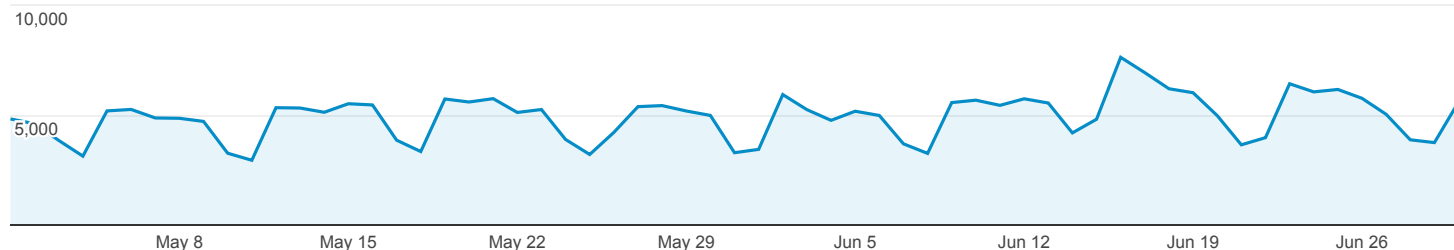

Rows 1 - 4 of 4

May 1, 2014 - Jun 30, 2014

Pages

All Sessions
100.00%

+ Add Segment

Explorer

Pageviews

Page	Pageviews	Unique Pageviews	Avg. Time on Page	Entrances	Bounce Rate	% Exit	Page Value
	300,486 % of Total: 100.00% (300,486)	218,008 % of Total: 100.00% (218,008)	00:01:37 Site Avg: 00:01:37 (0.00%)	107,833 % of Total: 100.00% (107,833)	45.08% Site Avg: 45.08% (0.00%)	35.89% Site Avg: 35.89% (0.00%)	\$0.00 % of Total: 0.00% (\$0.00)
1. /	60,343 (20.08%)	38,948 (17.87%)	00:01:10	34,849 (32.32%)	19.12%	24.13%	\$0.00 (0.00%)
2. /mobile-schedules/	34,341 (11.43%)	19,650 (9.01%)	00:00:39	5,329 (4.94%)	19.78%	10.67%	\$0.00 (0.00%)
3. /maps-schedules/	29,814 (9.92%)	19,254 (8.83%)	00:01:07	15,931 (14.77%)	21.76%	21.18%	\$0.00 (0.00%)
4. /schedule/6/	8,942 (2.98%)	7,759 (3.56%)	00:05:16	5,610 (5.20%)	85.38%	78.29%	\$0.00 (0.00%)
5. /schedule/18/	7,171 (2.39%)	5,803 (2.66%)	00:02:41	2,160 (2.00%)	71.81%	49.49%	\$0.00 (0.00%)
6. /schedule/20/	7,075 (2.35%)	5,892 (2.70%)	00:03:04	2,362 (2.19%)	76.90%	58.88%	\$0.00 (0.00%)
7. /schedule/9/	6,790 (2.26%)	5,526 (2.53%)	00:03:02	2,258 (2.09%)	75.47%	54.18%	\$0.00 (0.00%)
8. /fares/	6,712 (2.23%)	5,171 (2.37%)	00:01:28	1,192 (1.11%)	53.19%	31.85%	\$0.00 (0.00%)
9. /schedule/16/	6,345 (2.11%)	5,115 (2.35%)	00:03:05	1,721 (1.60%)	71.78%	51.33%	\$0.00 (0.00%)
10. /schedule/10/	5,917 (1.97%)	4,848 (2.22%)	00:03:12	1,903 (1.76%)	74.17%	57.72%	\$0.00 (0.00%)
11. /schedule/98X/	5,904 (1.96%)	4,943 (2.27%)	00:03:17	2,705 (2.51%)	80.44%	60.91%	\$0.00 (0.00%)
12. /schedule/15/	5,578 (1.86%)	4,468 (2.05%)	00:03:21	1,570 (1.46%)	72.69%	54.05%	\$0.00 (0.00%)
13. /schedule/96X/	4,983 (1.66%)	4,029 (1.85%)	00:03:02	2,038 (1.89%)	73.38%	57.03%	\$0.00 (0.00%)
14. /schedule/21/	4,976 (1.66%)	4,072 (1.87%)	00:02:57	1,463 (1.36%)	72.18%	53.03%	\$0.00 (0.00%)
15. /schedule/4/	4,947 (1.65%)	4,213 (1.93%)	00:03:43	2,924 (2.71%)	81.02%	71.48%	\$0.00 (0.00%)
16. /schedule/35/	4,734 (1.58%)	3,690 (1.69%)	00:03:03	1,940 (1.80%)	71.44%	56.13%	\$0.00 (0.00%)
17. /schedule/11/	4,282 (1.43%)	3,454 (1.58%)	00:02:36	1,018 (0.94%)	67.39%	43.06%	\$0.00 (0.00%)
18. /schedule/14/	4,039 (1.34%)	3,361 (1.54%)	00:02:46	1,186 (1.10%)	72.60%	51.42%	\$0.00 (0.00%)
19. /schedule/28/	4,030 (1.34%)	3,154 (1.45%)	00:03:19	1,244 (1.15%)	72.33%	51.79%	\$0.00 (0.00%)
20. /schedule/316/	3,825 (1.27%)	3,119 (1.43%)	00:03:03	1,031 (0.96%)	74.37%	53.02%	\$0.00 (0.00%)
21. /schedule/314/	3,703 (1.23%)	3,071 (1.41%)	00:03:12	1,135 (1.05%)	74.30%	56.98%	\$0.00 (0.00%)
22. /how-to-ride/	3,496 (1.16%)	2,566 (1.18%)	00:00:40	131 (0.12%)	41.98%	10.96%	\$0.00 (0.00%)