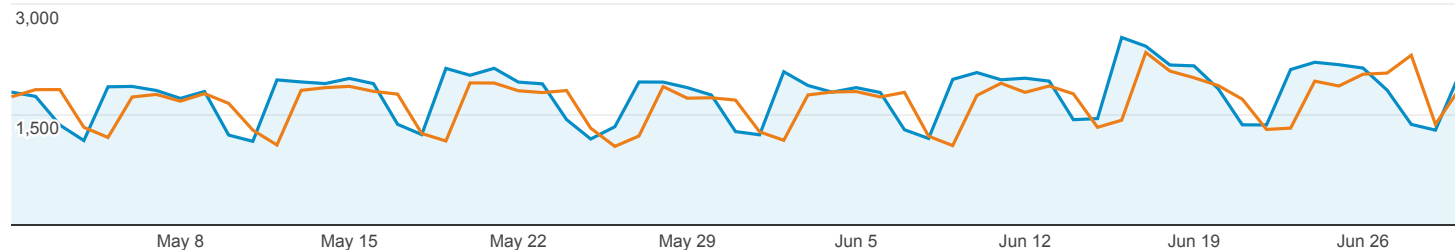

Visitor Report

May 1, 2014 - Jun 30, 2014

Compare to: May 1, 2013 - Jun 30, 2013

All Sessions
+0.00%

+ Add Segment

Report Tab

May 1, 2014 - Jun 30, 2014: ● Sessions

May 1, 2013 - Jun 30, 2013: ● Sessions

User Type	Mobile (Including Tablet)	Sessions	Users	Pageviews	Avg. Session Duration	Pages / Session
		5.60% ▲ 107,870 vs 102,154	6.61% ▲ 45,752 vs 42,915	3.74% ▲ 300,486 vs 289,640	11.78% ▼ 00:02:52 vs 00:03:15	1.75% ▼ 2.79 vs 2.84
1. Returning Visitor	Yes					
May 1, 2014 - Jun 30, 2014		52,700 (48.86%)	10,086 (18.07%)	132,426 (44.07%)	00:02:49	2.51
May 1, 2013 - Jun 30, 2013		44,667 (43.73%)	9,080 (17.48%)	113,554 (39.21%)	00:02:58	2.54
% Change		17.98%	11.08%	16.62%	-5.06%	-1.16%
2. New Visitor	Yes					
May 1, 2014 - Jun 30, 2014		20,934 (19.41%)	20,913 (37.47%)	57,719 (19.21%)	00:02:31	2.76
May 1, 2013 - Jun 30, 2013		14,123 (13.83%)	13,925 (26.80%)	41,478 (14.32%)	00:04:57	2.94
% Change		48.23%	50.18%	39.16%	-49.03%	-6.12%
3. New Visitor	No					
May 1, 2014 - Jun 30, 2014		19,315 (17.91%)	19,296 (34.57%)	64,230 (21.38%)	00:03:16	3.33
May 1, 2013 - Jun 30, 2013		21,236 (20.79%)	21,192 (40.79%)	70,762 (24.43%)	00:03:13	3.33
% Change		-9.05%	-8.95%	-9.23%	1.75%	-0.20%
4. Returning Visitor	No					
May 1, 2014 - Jun 30, 2014		14,921 (13.83%)	5,523 (9.89%)	46,111 (15.35%)	00:03:03	3.09
May 1, 2013 - Jun 30, 2013		22,128 (21.66%)	7,754 (14.93%)	63,846 (22.04%)	00:02:48	2.89
% Change		-32.57%	-28.77%	-27.78%	8.74%	7.11%