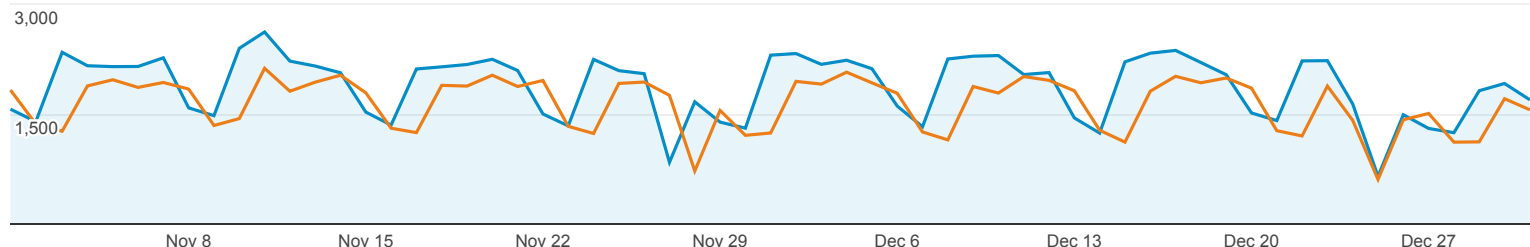

Visitor Report

Nov 1, 2014 - Dec 31, 2014

Compare to: Nov 1, 2013 - Dec 31, 2013

All Sessions
+0.00%

+ Add Segment

Report Tab

Nov 1, 2014 - Dec 31, 2014: ● Sessions

Nov 1, 2013 - Dec 31, 2013: ● Sessions

User Type	Mobile (Including Tablet)	Sessions	Users	Pageviews	Avg. Session Duration	Pages / Session
		14.83% ▲ 114,793 vs 99,971	14.71% ▲ 46,518 vs 40,552	5.27% ▲ 298,964 vs 283,991	5.34% ▼ 00:02:43 vs 00:02:52	8.32% ▼ 2.60 vs 2.84
1. Returning Visitor	Yes					
		62,172 (54.16%)	11,488 (20.62%)	150,255 (50.26%)	00:02:49	2.42
		51,091 (51.11%)	9,920 (20.27%)	130,883 (46.09%)	00:02:47	2.56
		21.69%	15.81%	14.80%	0.90%	-5.66%
2. New Visitor	Yes					
		22,082 (19.24%)	22,067 (39.60%)	57,170 (19.12%)	00:02:20	2.59
		16,334 (16.34%)	16,311 (33.33%)	46,690 (16.44%)	00:02:41	2.86
		35.19%	35.29%	22.45%	-13.04%	-9.43%
3. New Visitor	No					
		16,918 (14.74%)	16,902 (30.33%)	51,414 (17.20%)	00:02:46	3.04
		16,538 (16.54%)	16,517 (33.75%)	55,061 (19.39%)	00:03:04	3.33
		2.30%	2.33%	-6.62%	-9.94%	-8.72%
4. Returning Visitor	No					
		13,621 (11.87%)	5,264 (9.45%)	40,125 (13.42%)	00:02:52	2.95
		16,008 (16.01%)	6,195 (12.66%)	51,357 (18.08%)	00:03:08	3.21
		-14.91%	-15.03%	-21.87%	-8.60%	-8.18%