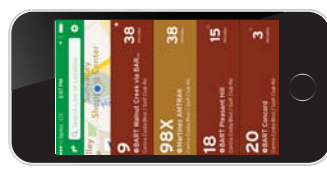

County Connection

RIDE ON TIME

VISIT **TRANSITAPP.COM** TO FIND YOUR BUS RIGHT NOW.

County Connection

TRACK YOUR RIDE

VISIT **TRANSITAPP.COM** TO FIND YOUR BUS RIGHT NOW.

County Connection

FIND YOUR BUS