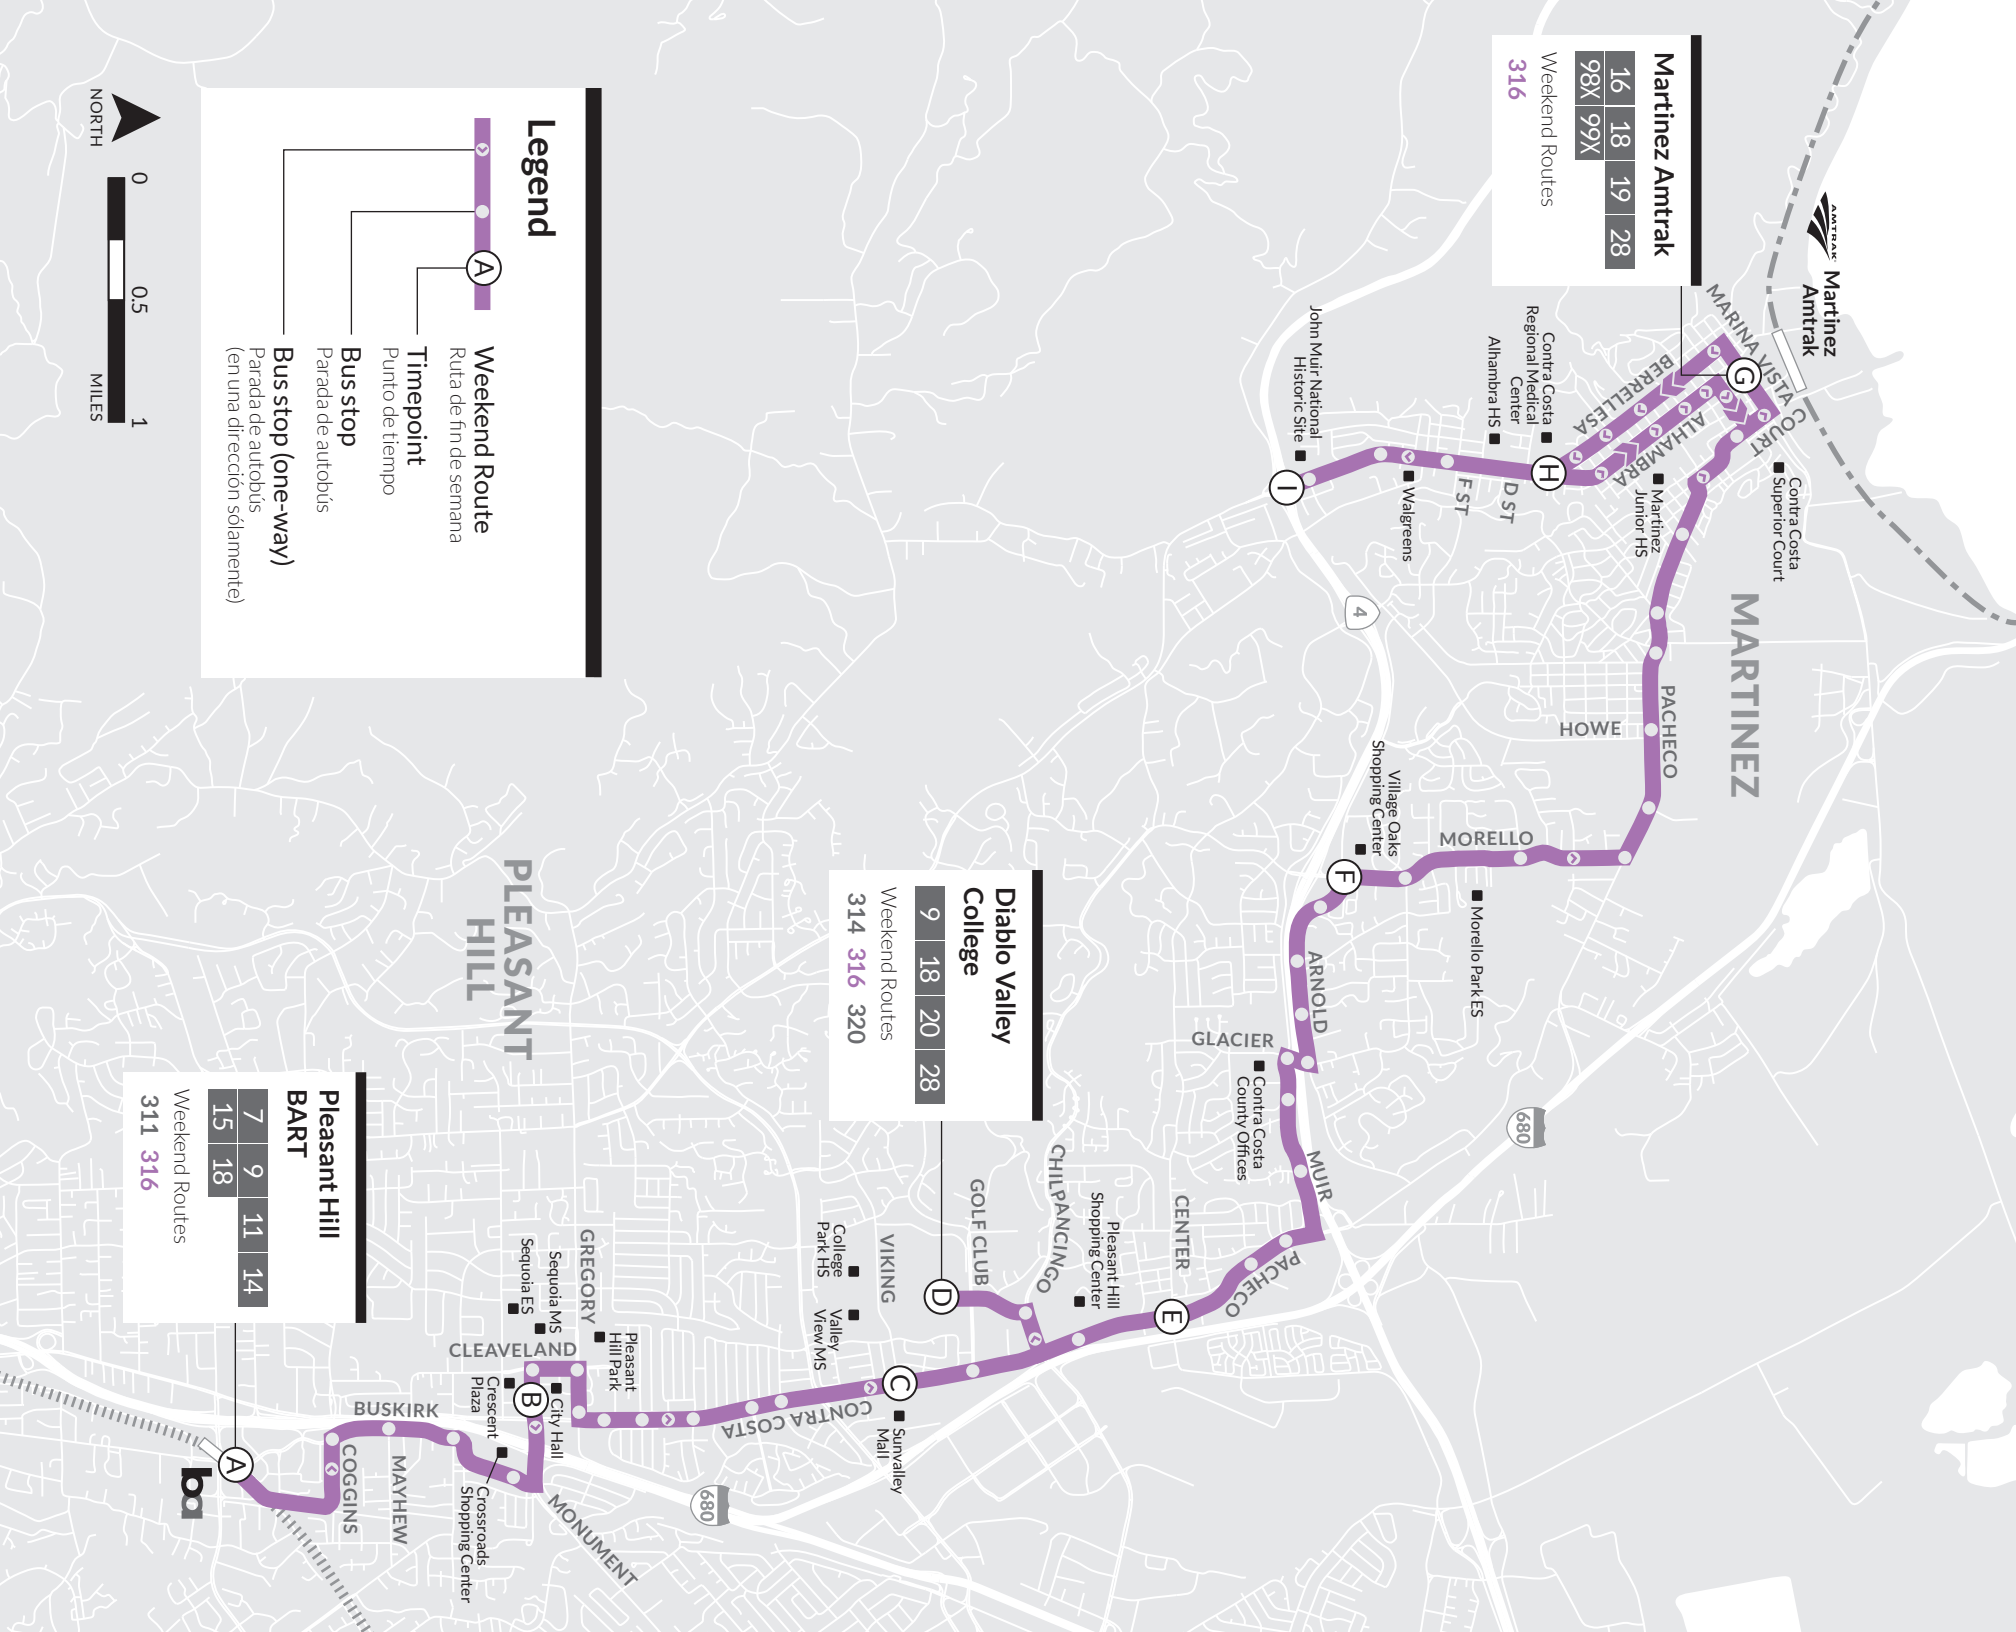

Fares	Adult/ Youth (6-64 yrs)	Senior (65+)/ Disabled

CLIPPER		
Local Ruta local	$2.00	$1.00
Express Ruta expresa	$2.25	$1.00
Bus-to-Bus Transfer Transferencia entre autobuses	Free Gratis	Free Gratis

BART-to-Bus Transfer Transferencia de BART al autobús	$1.00	$0.50

PASSES / Pase
Available on Clipper only / Disponible sólo en Clipper

Day Pass Pase de día	$3.75	$1.75
31-Day Local Pass Pase local de 31 días	$60.00	-
31-Day Express Pass Pase expreso de 31 días	$70.00	-

Save by using Clipper!
Visit clippercard.com to get your card.

CASH / Efectivo

Local Ruta local	$2.50	$1.25
Express Ruta expresa	$2.50	$1.25

Children under 6 ride free when accompanied by an adult.

To qualify for the Disabled fare, you must present one of the following forms of ID: RTC Discount Card, Medicare Card, DMV Placard ID, or Veterans Disability ID. To qualify for the Senior fare, you must present a state-issued photo ID with proof of age.

Los niños menores de 6 años viajan gratis si van acompañados por un adulto.

Para calificar para la tarifa para discapacitados, debe presentar una de las siguientes formas de identificación: tarjeta de descuento de RTC, tarjeta de Medicare, identificación de matrícula del DMV o identificación de discapacidad de veteranos. Para calificar para la tarifa para adultos mayores, debe presentar una identificación con foto emitida por el estado con comprobante de edad.

Martinez Amtrak
16 18 19 28
98X 99X
Weekend Routes
316

Diablo Valley College
9 18 20 28
Weekend Routes
314 316 320

Pleasant Hill BART
7 9 11 14
15 18
Weekend Routes
311 316

Legend

- Weekend Route
  Ruta de fin de semana
- Timepoint
  Punto de tiempo
- Bus stop
  Parada de autobuses
- Bus stop (one-way)
  Parada de autobuses (en una dirección solamente)