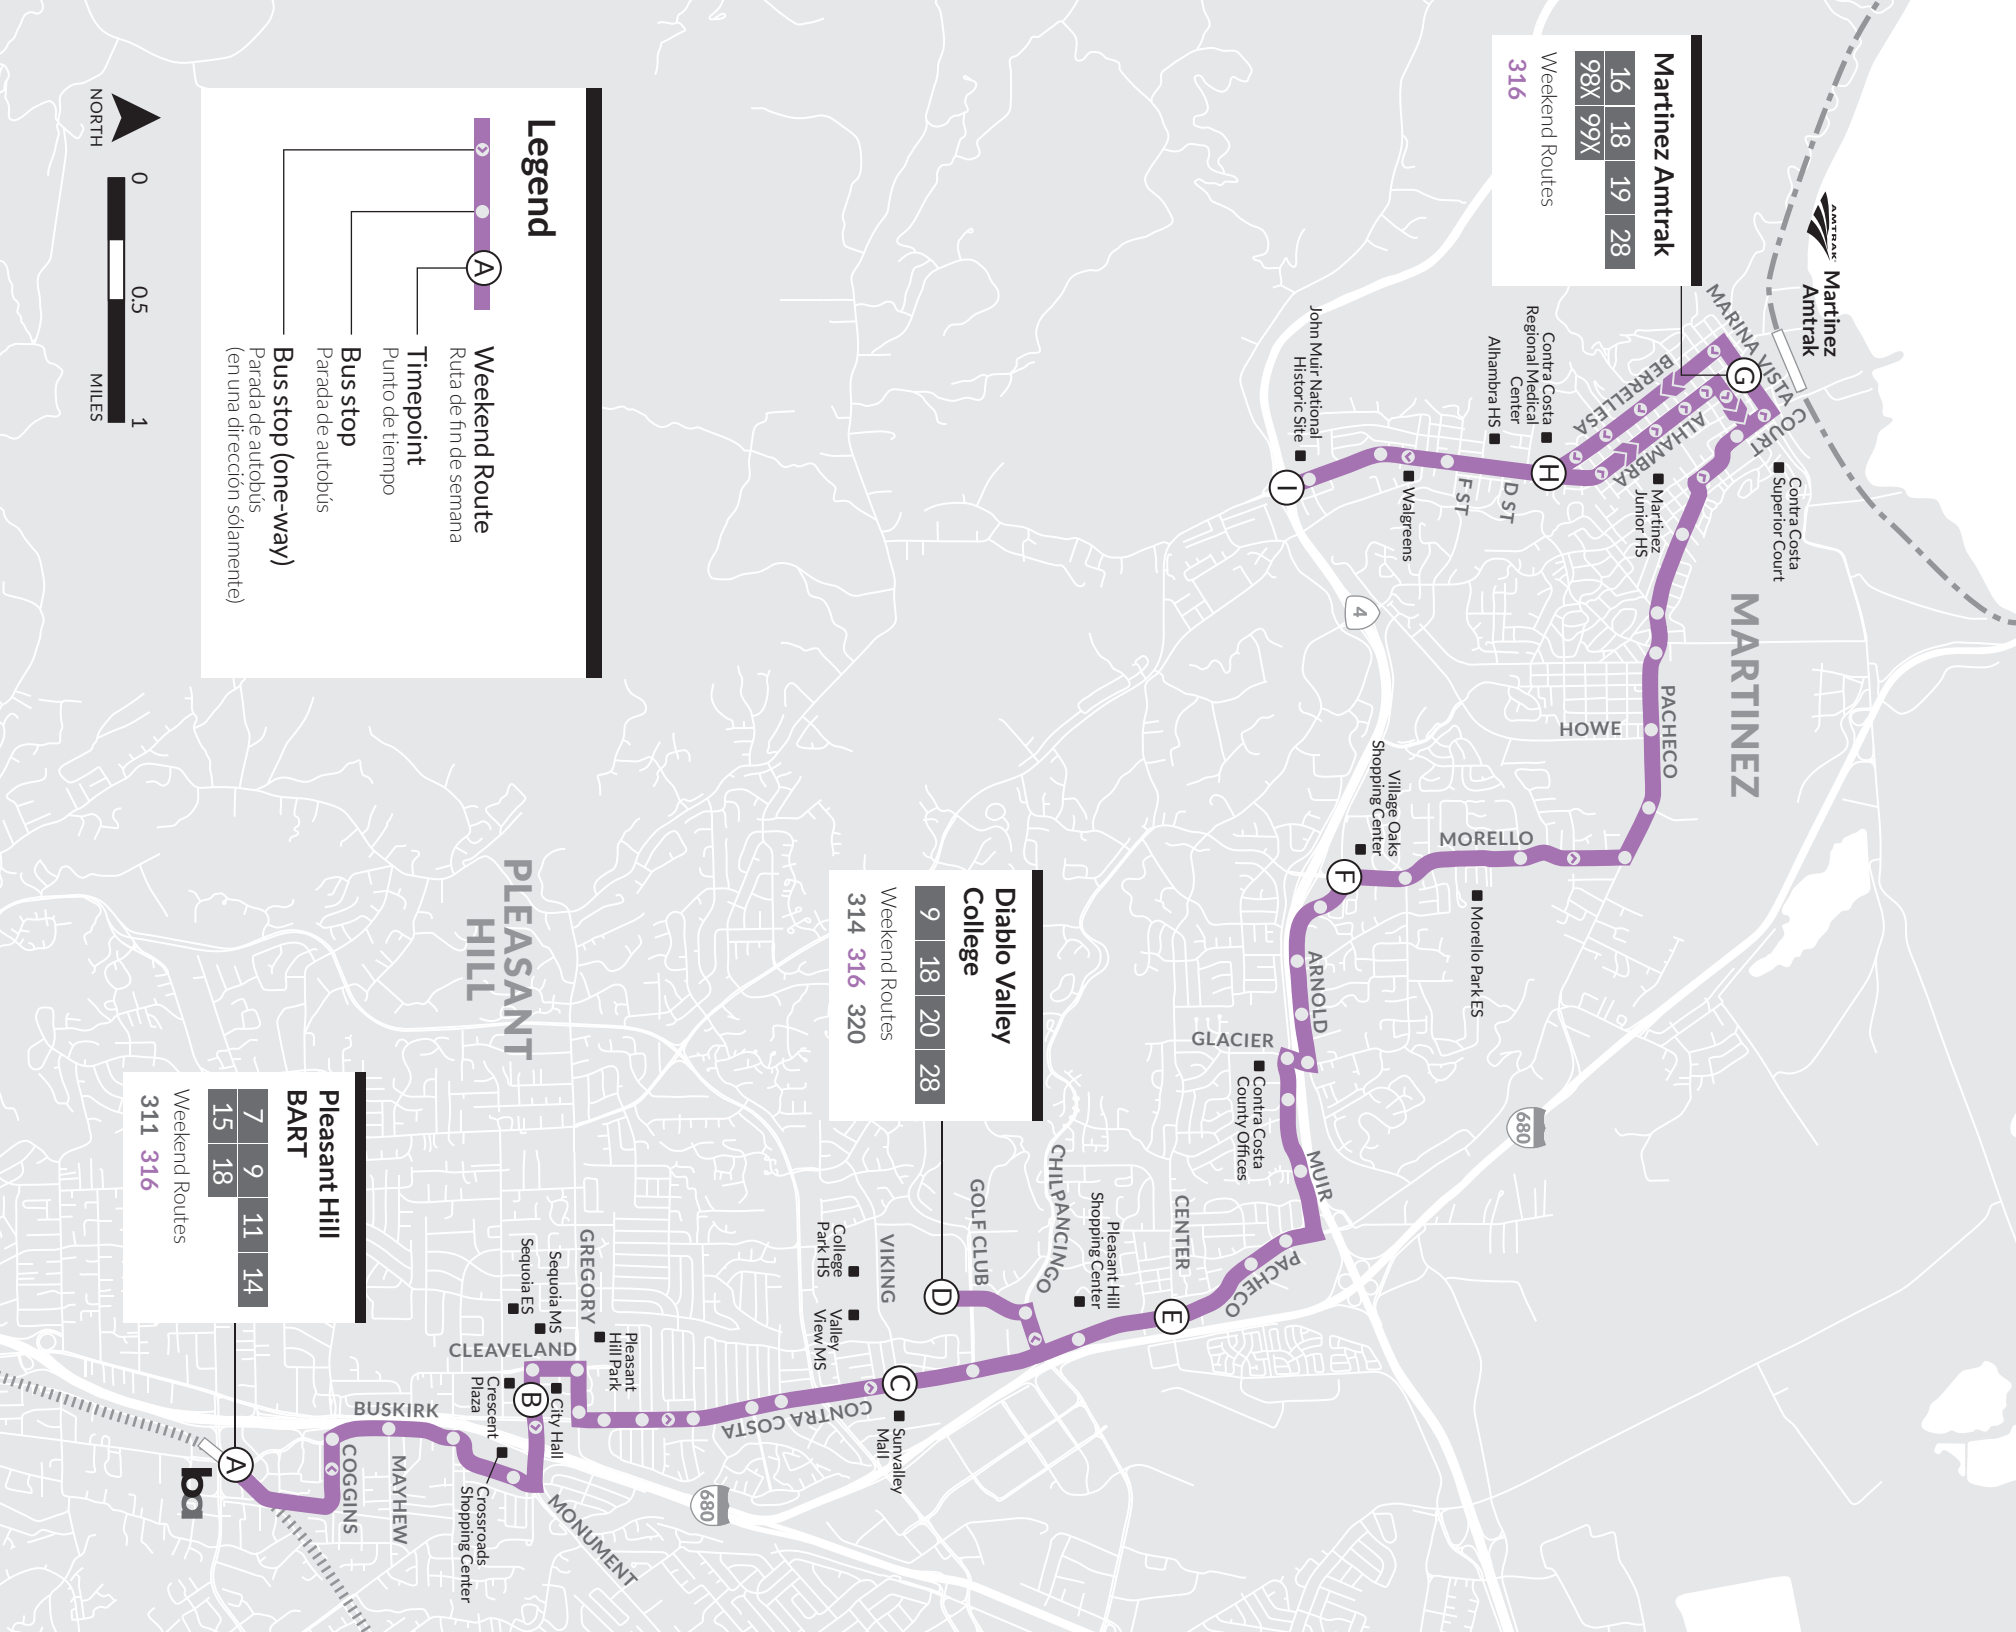

Fares	Adult/ Youth (6-64 yrs)	Senior (65+)/ Disabled

CLIPPER		
Local Ruta local	$2.00	$1.00
Express Ruta expresa	$2.25	$1.00
Bus-to-Bus Transfer Transferencia entre autobuses	Free Gratis	Free Gratis

BART-to-Bus Transfer Transferencia de BART al autobús	$1.00	$0.50

PASSES / Pase
Available on Clipper only / Disponible sólo en Clipper

Day Pass Pase de día	$3.75	$1.75
31-Day Local Pass Pase local de 31 días	$60.00	-
31-Day Express Pass Pase expreso de 31 días	$70.00	-

Save by using Clipper!
Visit clippercard.com to get your card.

CASH / Efectivo

Local Ruta local	$2.50	$1.25
Express Ruta expresa	$2.50	$1.25

Children under 6 ride free when accompanied by an adult.

To qualify for the Disabled fare, you must present one of the following forms of ID: RTC Discount Card, Medicare Card, DMV Placard ID, or Veterans Disability ID. To qualify for the Senior fare, you must present a state-issued photo ID with proof of age.

Los niños menores de 6 años viajan gratis si van acompañados por un adulto.

Para calificar para la tarifa para discapacitados, debe presentar una de las siguientes formas de identificación: tarjeta de descuento de RTC, tarjeta de Medicare, identificación de matrícula del DMV o identificación de discapacidad de veteranos. Para calificar para la tarifa para adultos mayores, debe presentar una identificación con foto emitida por el estado con comprobante de edad.

Martinez Amtrak
16 18 19 28
98X 99X
Weekend Routes
316

Diablo Valley College
9 18 20 28
Weekend Routes
314 316 320

Pleasant Hill BART
7 9 11 14
15 18
Weekend Routes
311 316

Legend

- Weekend Route
  Ruta de fin de semana
- Timepoint
  Punto de tiempo
- Bus stop
  Parada de autobuses
- Bus stop (one-way)
  Parada de autobuses (en una dirección solamente)