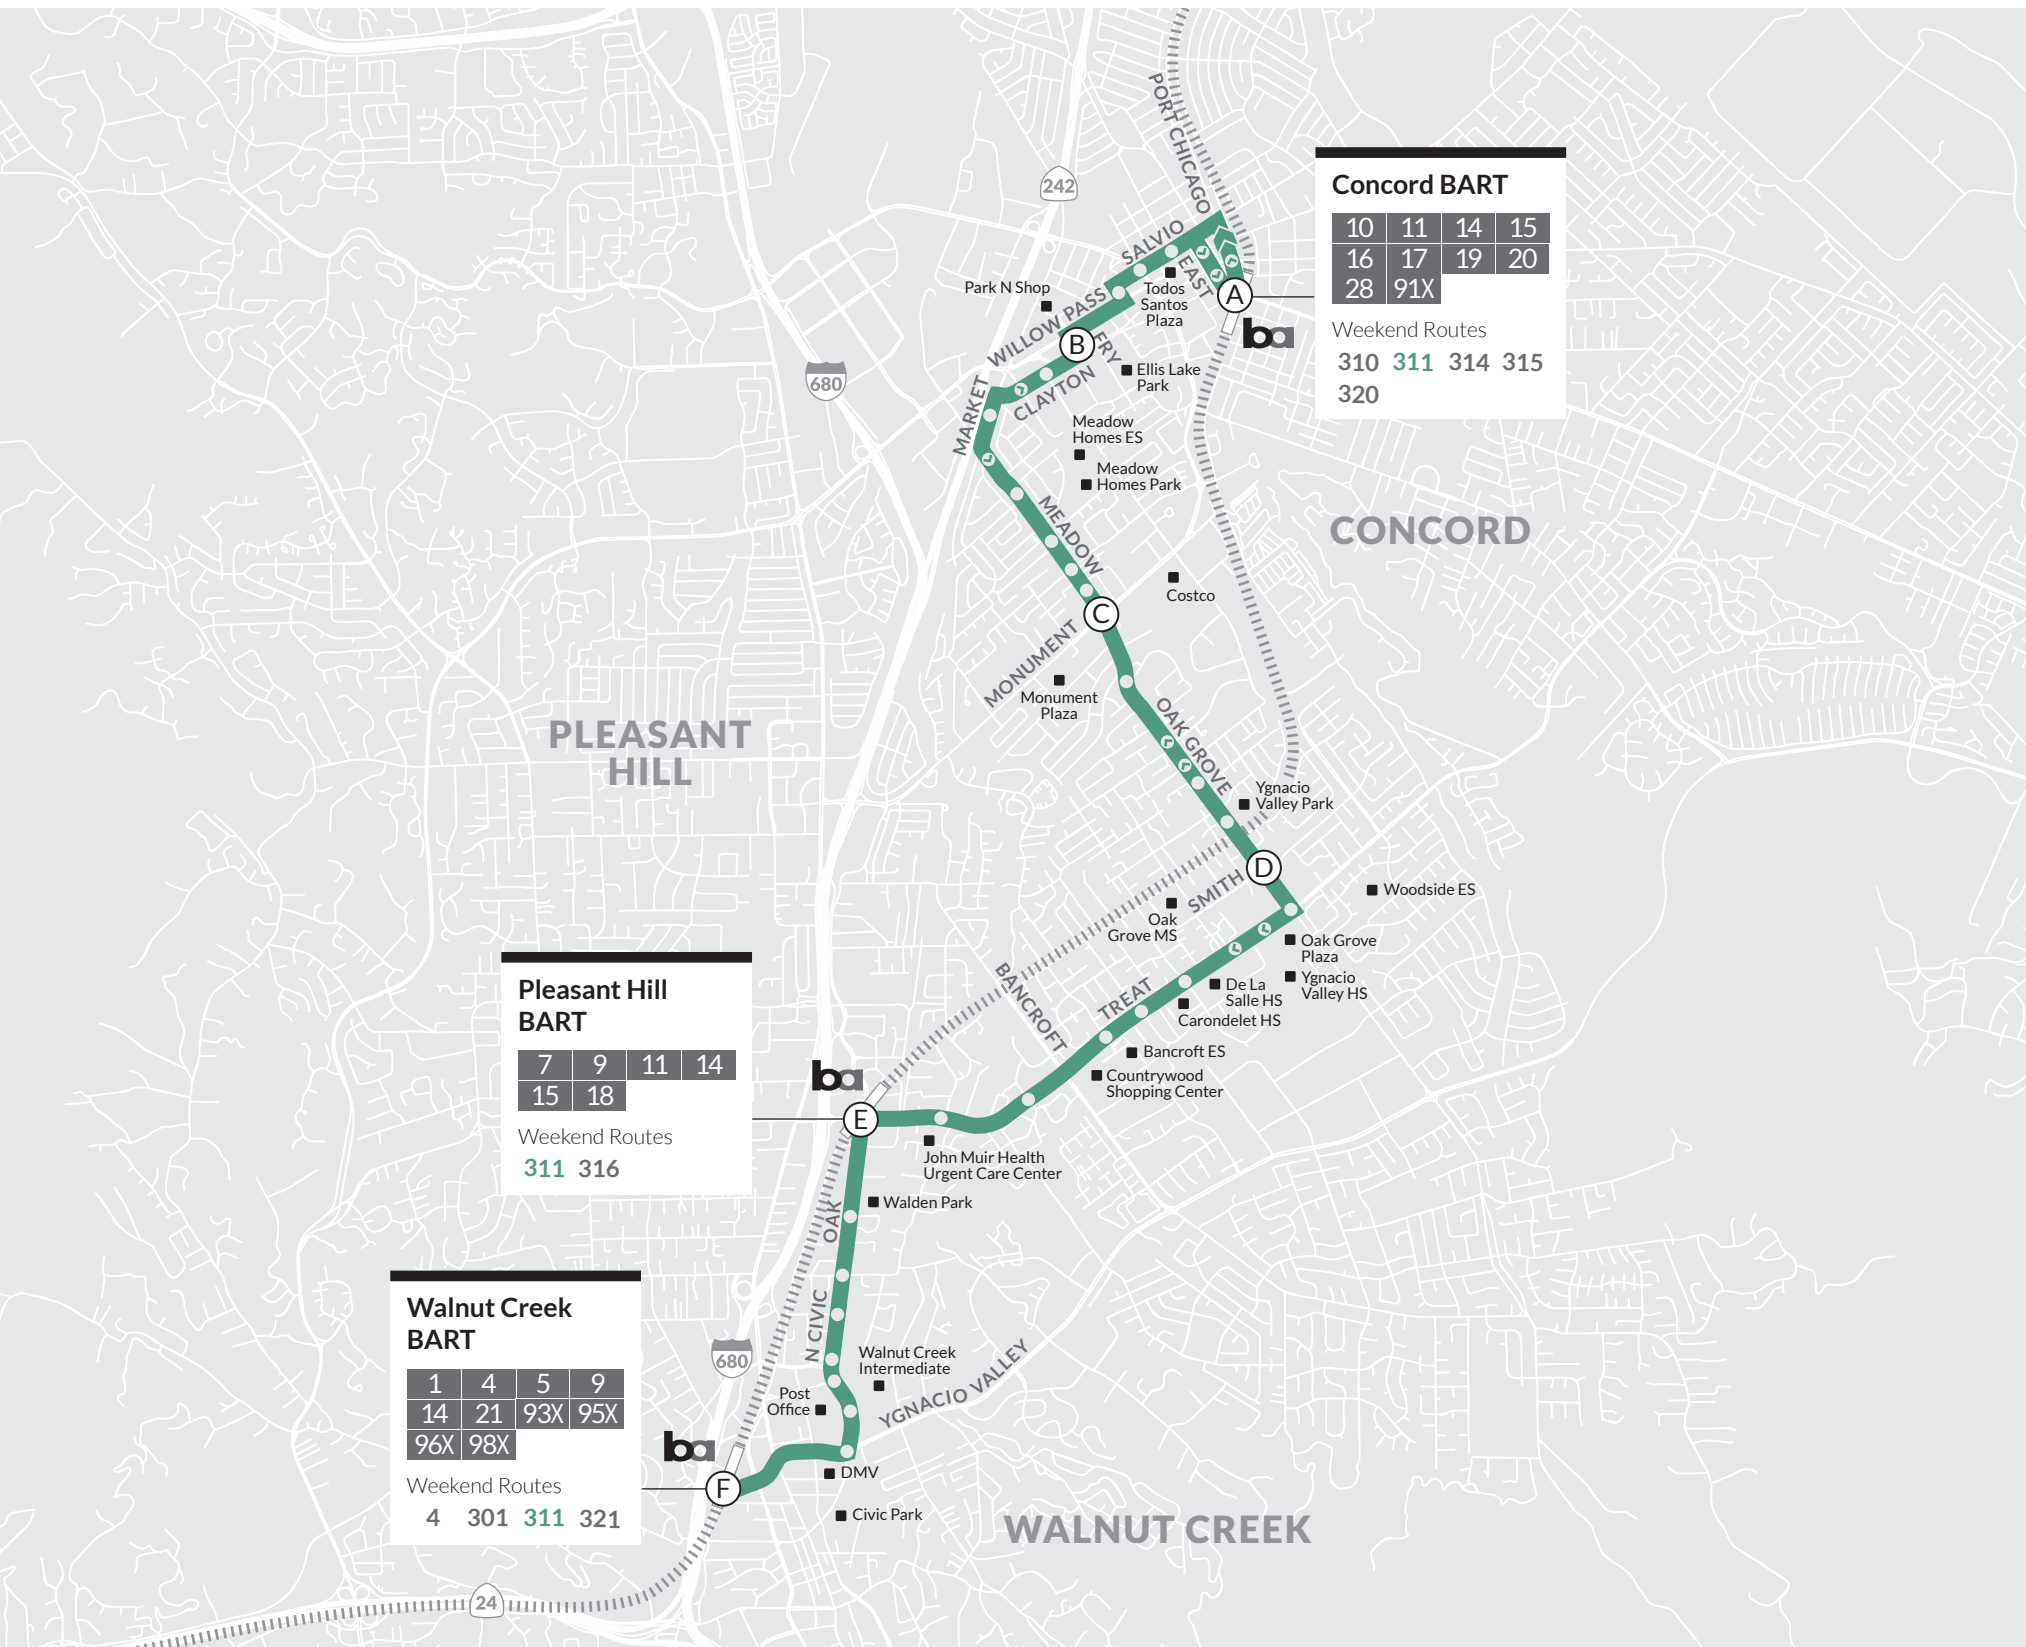

Route 311

Saturday & Sunday
sábado y domingo

to Walnut Creek BART

to Concord BART

FROM ROUTE	Depart Walnut Creek BART	Arrive Pleasant Hill BART	Depart Pleasant Hill BART	Oak Grove Rd/Smith Ln	Oak Grove Rd/Monument Blvd	Fry Way/Clayton Rd	Concord BART	Concord BART	Fry Way/Clayton Rd	Meadow Ln/Monument Blvd	Oak Grove Rd/Smith Ln	Arrive Pleasant Hill BART	Depart Pleasant Hill BART	Arrive Walnut Creek BART	TO ROUTE
	(F)	—(E)—	(D)	(C)	(B)	(A)	(A)	(B)	(C)	(D)	—(E)—	(F)			
301	9:00	9:12	9:12	9:22	9:26	9:33	9:43	9:46	9:55	10:01	10:05	10:13	10:13	10:23	301
301	10:00	10:12	10:12	10:22	10:26	10:33	10:43	10:46	10:55	11:01	11:05	11:13	11:13	11:23	301
301	11:00	11:12	11:12	11:22	11:26	11:33	11:43	11:46	11:55	12:01	12:05	12:13	12:13	12:23	301
301	12:00	12:12	12:12	12:22	12:26	12:33	12:43	12:46	12:55	1:01	1:05	1:13	1:13	1:23	
301	1:00	1:12	1:12	1:22	1:26	1:33	1:43	1:46	1:55	2:01	2:05	2:13	2:13	2:23	301
301	2:00	2:12	2:12	2:22	2:26	2:33	2:43	2:46	2:55	3:01	3:05	3:13	3:13	3:23	301
301	3:00	3:12	3:12	3:22	3:26	3:33	3:43	3:46	3:55	4:01	4:05	4:13	4:13	4:23	301
301	4:00	4:12	4:12	4:22	4:26	4:33	4:43	4:46	4:55	5:01	5:05	5:13	5:13	5:23	301
301	5:00	5:12	5:12	5:22	5:26	5:33	5:43	5:46	5:55	6:01	6:05	6:13	6:13	6:23	301
301	6:00	6:12	6:12	6:22	6:26	6:33	6:43	6:46	6:55	7:01	7:05	7:13	7:13	7:23	
301	7:00	7:12	7:12	7:22	7:26	7:33	7:43	7:46	7:55	8:01	8:05	8:13	8:13	8:23	

Text Message
Text "cccta" and your stop ID to 41411

REGIONAL TRANSIT INFO

Call 511
Visit 511.org

Concord BART/ Pleasant Hill BART/ Walnut Creek BART

- Concord BART
- Oak Grove Rd
- Treat Blvd
- Pleasant Hill BART
- Walnut Creek BART

Follow us!

Subject to change
Sujeto a cambios

Concord BART

10	11	14	15
16	17	19	20
28	91X		

Weekend Routes
310 311 314 315
 320

Pleasant Hill BART

7	9	11	14
15	18		

Weekend Routes
311 316

This route is free!
 Esta ruta es gratuita!