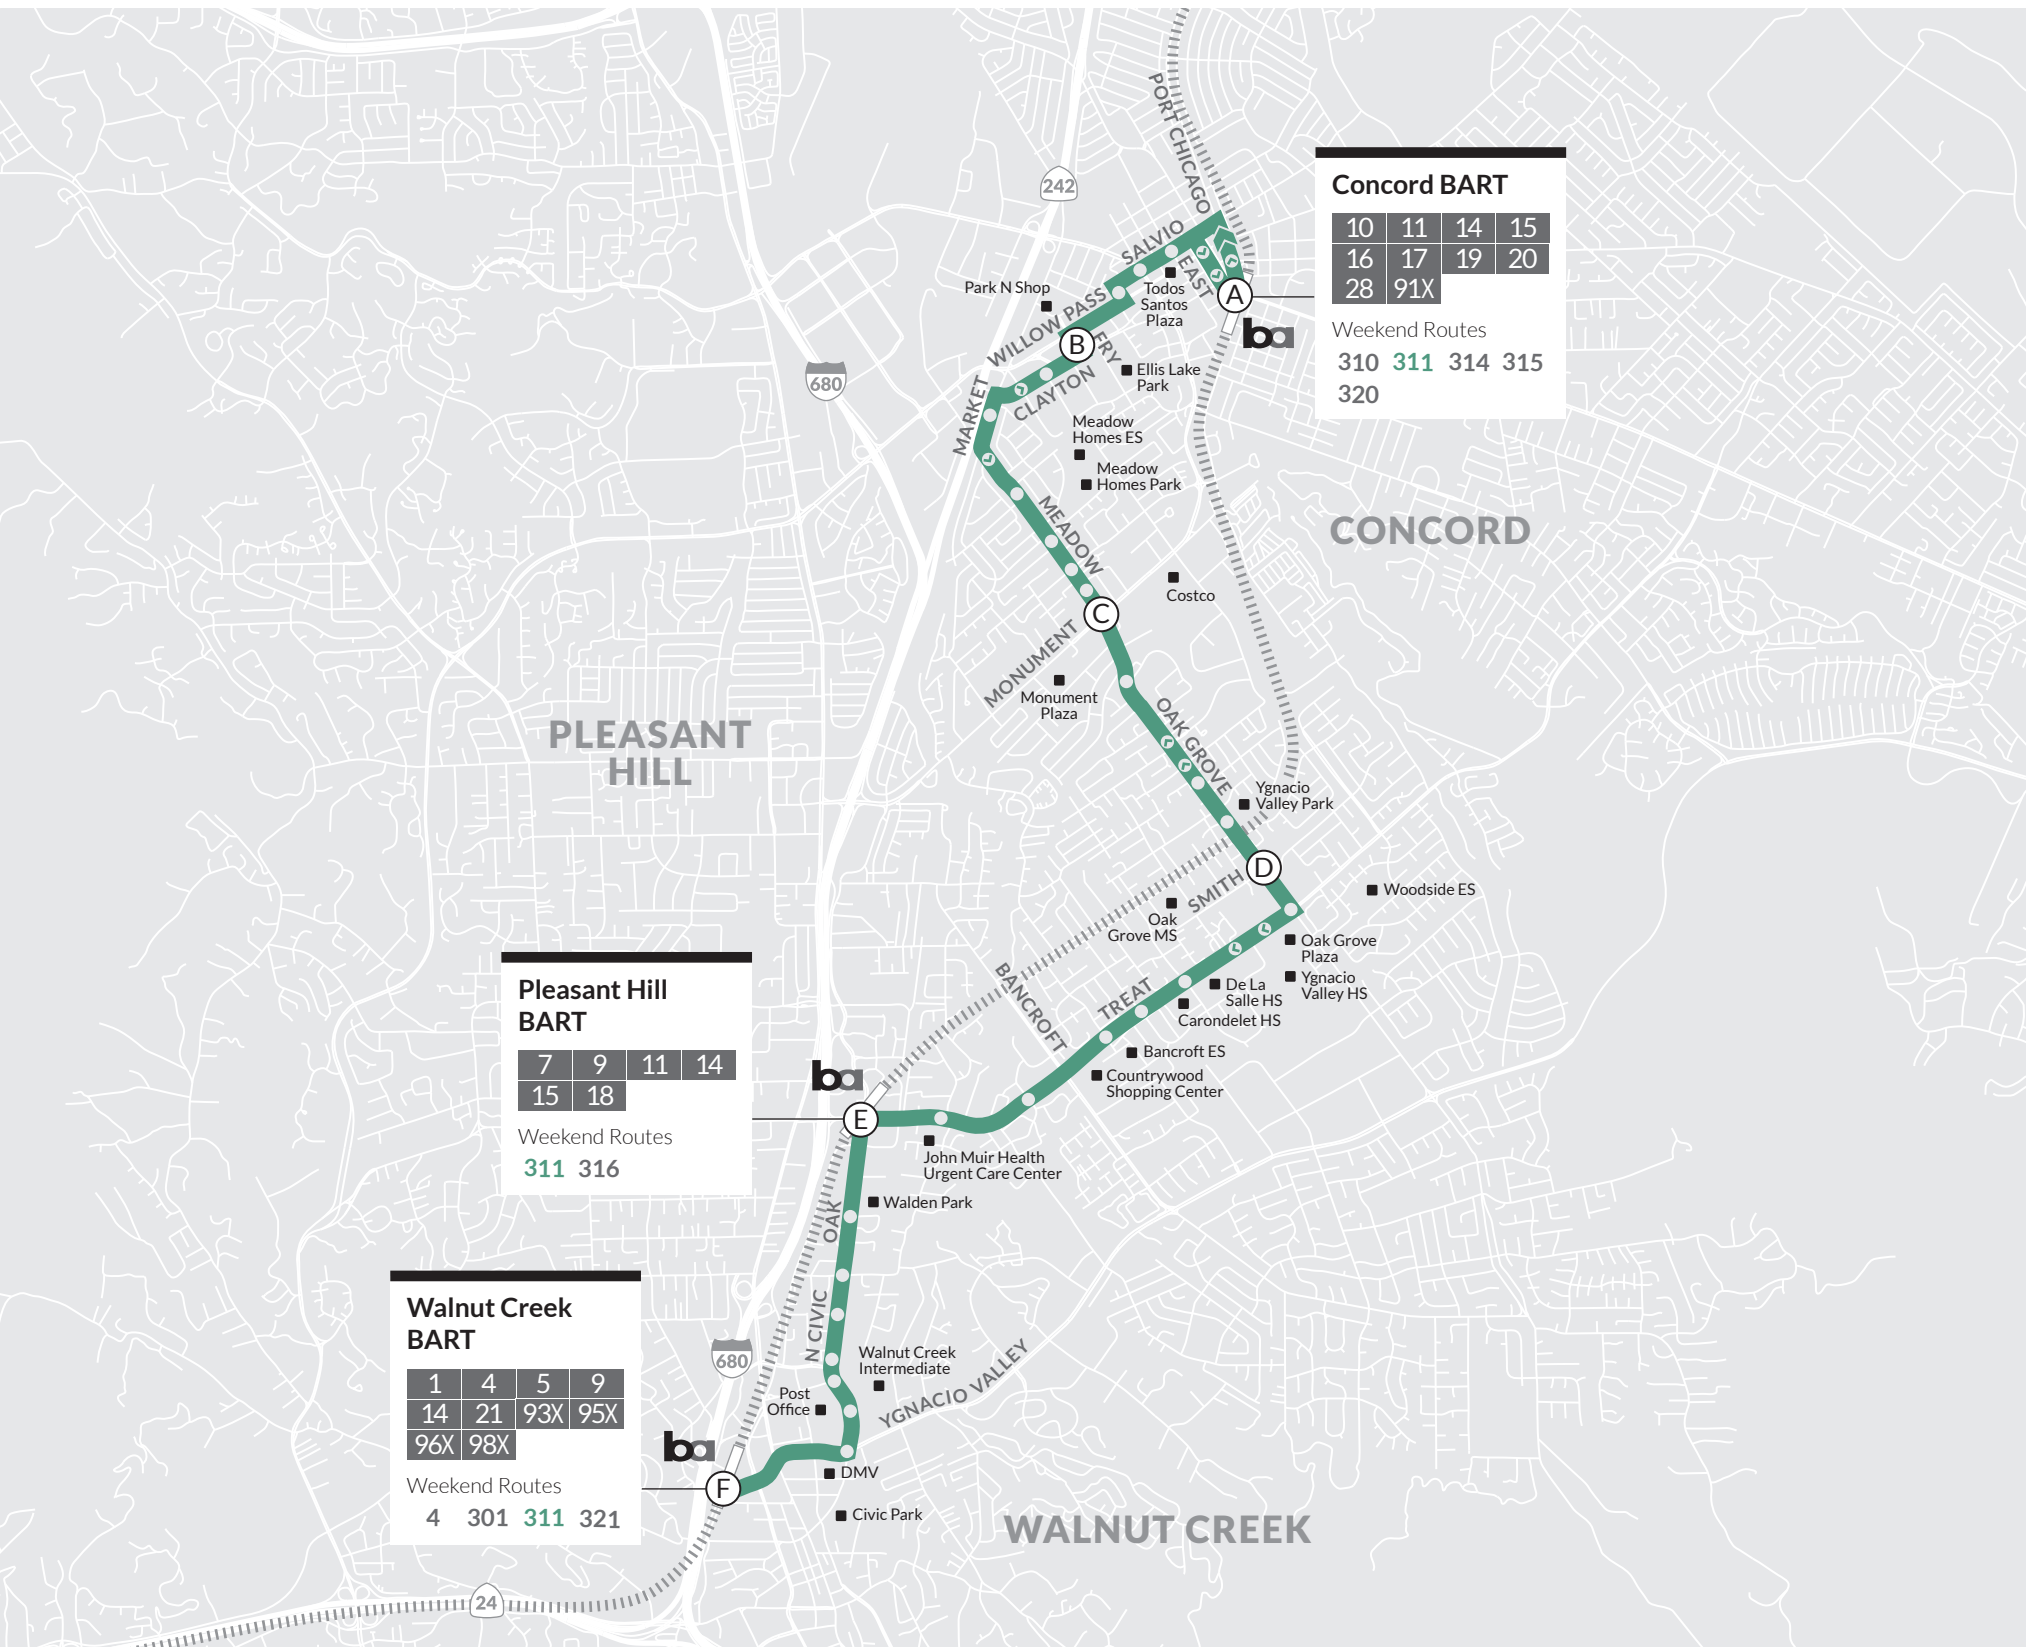

Route 311

Saturday & Sunday
sábado y domingo

to Walnut Creek BART

to Concord BART

FROM ROUTE	Depart Walnut Creek BART (F)	Arrive Pleasant Hill BART (E)	Depart Pleasant Hill BART (D)	Oak Grove Rd/Smith Ln (C)	Oak Grove Rd/Monument Blvd (B)	Fry Way/Clayton Rd (A)	Concord BART (A)	Concord BART (A)	Fry Way/Clayton Rd (B)	Meadow Ln/Monument Blvd (C)	Oak Grove Rd/Smith Ln (D)	Arrive Pleasant Hill BART (E)	Depart Pleasant Hill BART (F)	Arrive Walnut Creek BART (F)	TO ROUTE
	-	-	-	-	-	-	-	8:46	8:55	9:01	9:05	9:13	9:13	9:23	301
301	9:00	9:12	9:12	9:22	9:26	9:33	9:43	9:46	9:55	10:01	10:05	10:13	10:13	10:23	301
301	10:00	10:12	10:12	10:22	10:26	10:33	10:43	10:46	10:55	11:01	11:05	11:13	11:13	11:23	301
301	11:00	11:12	11:12	11:22	11:26	11:33	11:43	11:46	11:55	12:01	12:05	12:13	12:13	12:23	301
	12:00	12:12	12:12	12:22	12:26	12:33	12:43	12:46	12:55	1:01	1:05	1:13	1:13	1:23	301
301	1:00	1:12	1:12	1:22	1:26	1:33	1:43	1:46	1:55	2:01	2:05	2:13	2:13	2:23	301
301	2:00	2:12	2:12	2:22	2:26	2:33	2:43	2:46	2:55	3:01	3:05	3:13	3:13	3:23	301
	3:00	3:12	3:12	3:22	3:26	3:33	3:43	3:46	3:55	4:01	4:05	4:13	4:13	4:23	301
301	4:00	4:12	4:12	4:22	4:26	4:33	4:43	4:46	4:55	5:01	5:05	5:13	5:13	5:23	301
301	5:00	5:12	5:12	5:22	5:26	5:33	5:43	5:46	5:55	6:01	6:05	6:13	6:13	6:23	301
301	6:00	6:12	6:12	6:22	6:26	6:33	6:43	6:46	6:55	7:01	7:05	7:13	7:13	7:23	
301	7:00	7:12	7:12	7:22	7:26	7:33	7:43	-	-	-	-	-	-	-	
	8:00	8:12	8:12	8:22	8:26	8:33	8:43	-	-	-	-	-	-	-	

Text Message

Text "cccta" and your stop ID to 41411

REGIONAL TRANSIT INFO

Call 511
Visit 511.org

Concord BART/ Pleasant Hill BART/ Walnut Creek BART

- Concord BART
- Oak Grove Rd
- Treat Blvd
- Pleasant Hill BART
- Walnut Creek BART

Follow us!

Subject to change
Sujeto a cambios

Concord BART

10	11	14	15
16	17	19	20
28	91X		

Weekend Routes
310 311 314 315 320

Pleasant Hill BART

7	9	11	14
15	18		

Weekend Routes
311 316

This route is free!
Esta ruta es gratuita!