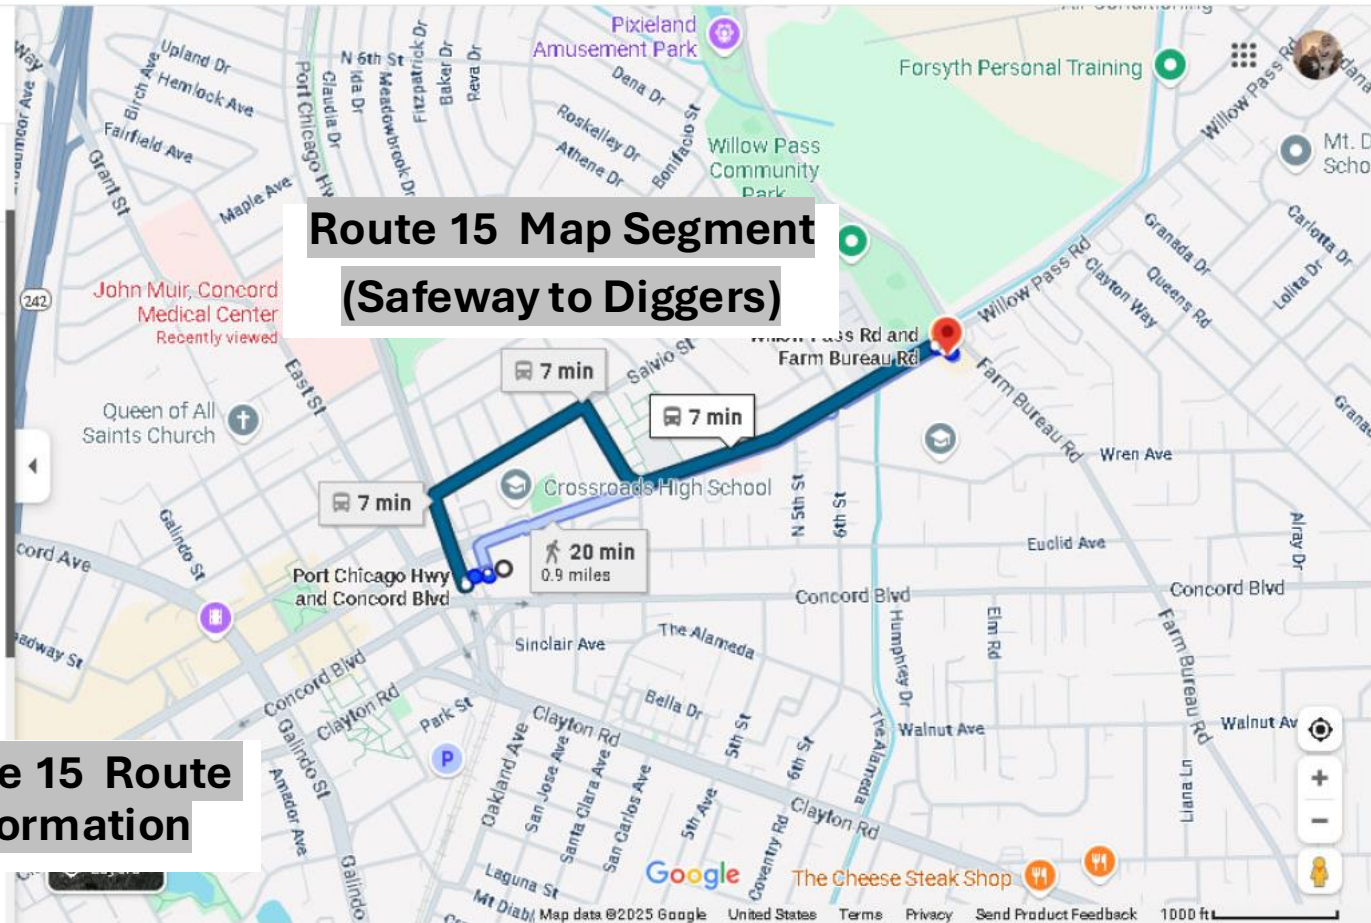

# Example: Route 15

Concord Safeway (near Concord BART) to  
Diggers Diner (near Willow Pass Rd/Farm Bureau Rd)

5:24 PM from Port Chicago Hwy and Concord Blvd  
 \$2.50 2 min

[Add to Calendar](#)

5:23 PM ○ 2600 Willow Pass Rd  
 Concord, CA 94519

Walk  
 About 1 min, 289 ft

5:24 PM ○ Port Chicago Hwy and Concord ...

**15** 15 Pleasant Hill BART  
 5 min (4 stops) · Stop ID: 83775  
[Information](#)

5:29 PM ○ Willow Pass Rd and Farm Bureau ...