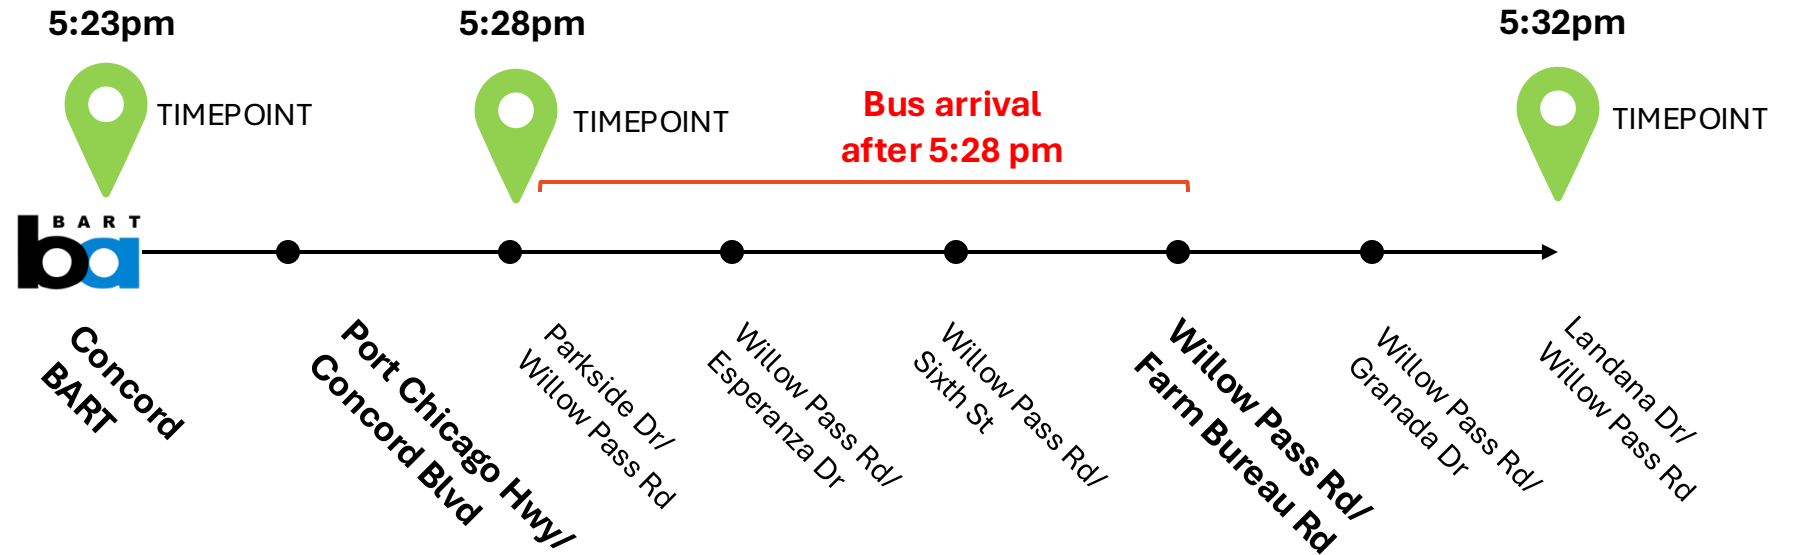

QUICK LESSON: READING A SCHEDULE

What's a timepoint?