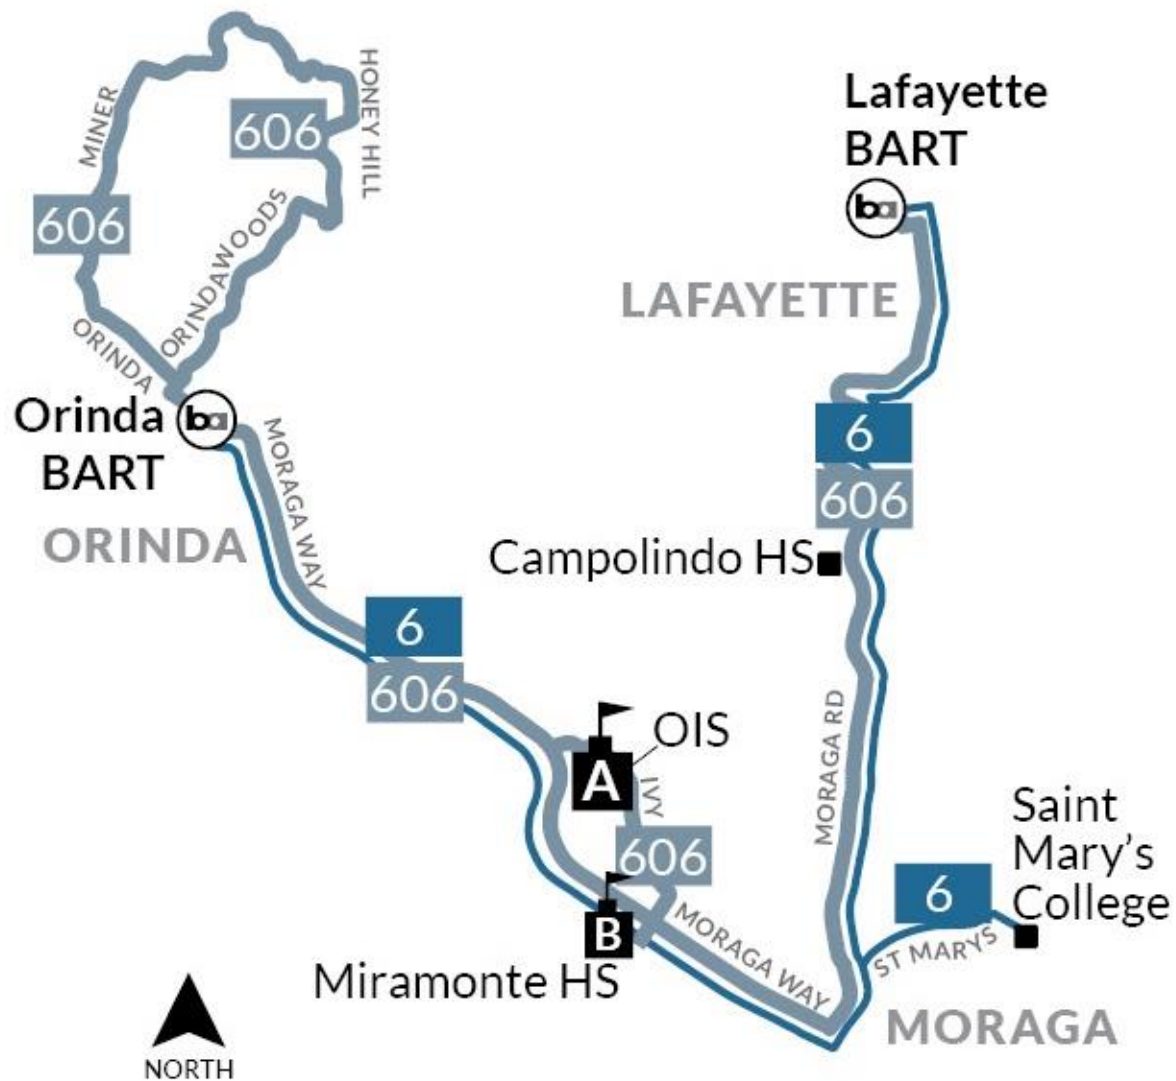

**Early Outs**

Bus Leaves Ivy/Descanso at 1:15 PM

**Miramonte High**

**Orinda Intermediate**

**Routes 6, 606**

**Miramonte High**  
**Orinda**  
**Intermediate**  
 Routes 6, 606

Additional service available on Route 6  
 Servicio adicional disponible en Ruta 6

## Route 606

Orinda Intermediate (OIS)

Orinda BART	Orinda Way/ Community Ctr	Miner/ Sycamore	Orindawoods/ Ironbark	Orinda BART	Moraga Way/ Casa Vieja	<b>A</b> Ivy/ Descanso	Moraga Way/ Moraga Road	Lafayette BART
7:43	7:46	7:54	8:01	8:16	8:22	8:28	8:35	8:47

# Example: Route 15

Concord Safeway (near Concord BART) to  
Diggers Diner (near Willow Pass Rd/Farm Bureau Rd)