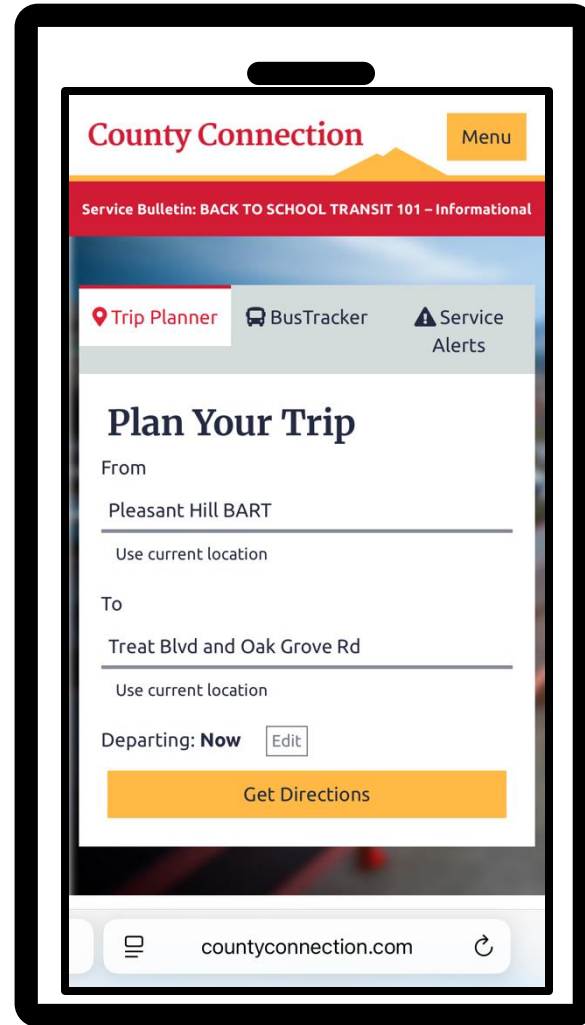

Steps:

1. countyconnection.com
2. From (starting point)
3. To (end point, destination)
4. Click "Get Directions"
5. Google Map