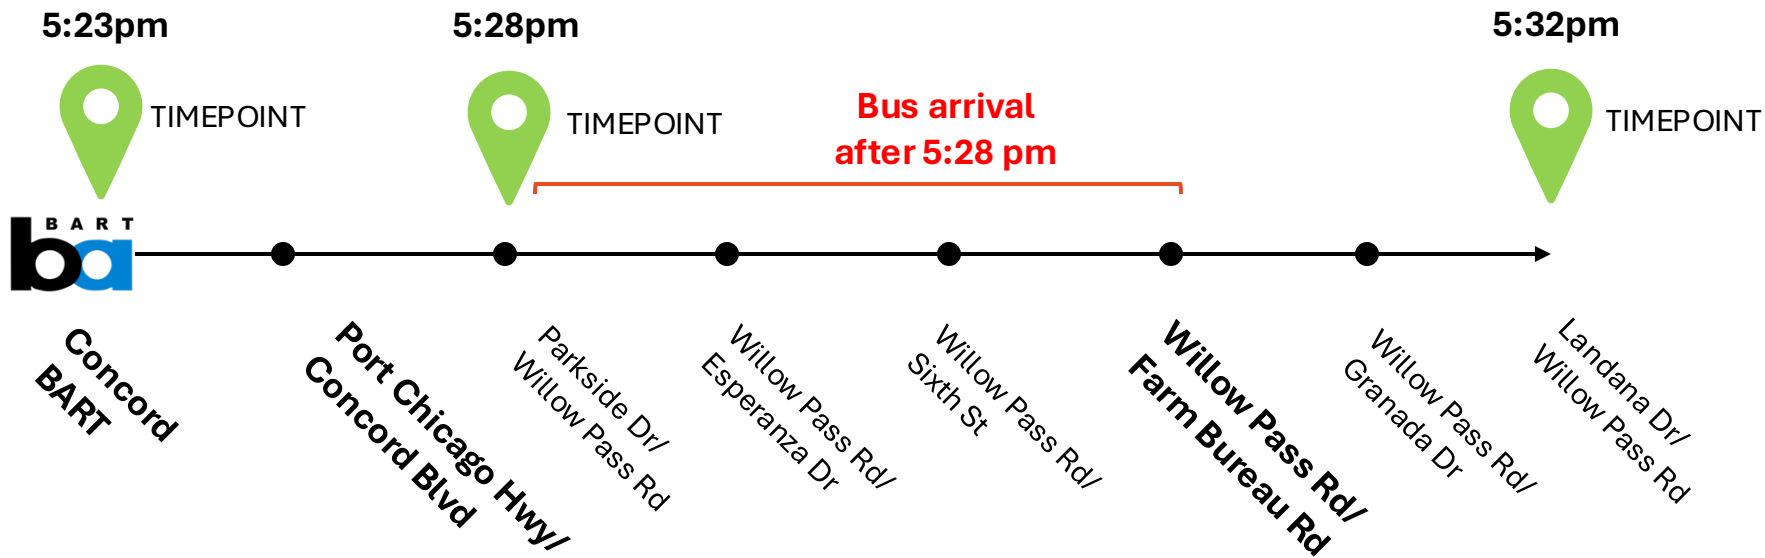

# Example: Route 15

Concord Safeway (near Concord BART) to  
Diggers Diner (near Willow Pass Rd/Farm Bureau Rd)

5:24 PM from Port Chicago Hwy and Concord Blvd  
 \$2.50 2 min

[Add to Calendar](#)

5:23 PM ○ 2600 Willow Pass Rd  
 Concord, CA 94519

Walk  
 About 1 min, 289 ft

5:24 PM ○ Port Chicago Hwy and Concord ...

**15** 15 Pleasant Hill BART  
 5 min (4 stops) · Stop ID: 83775  
[Information](#)

5:29 PM ○ Willow Pass Rd and Farm Bureau ...