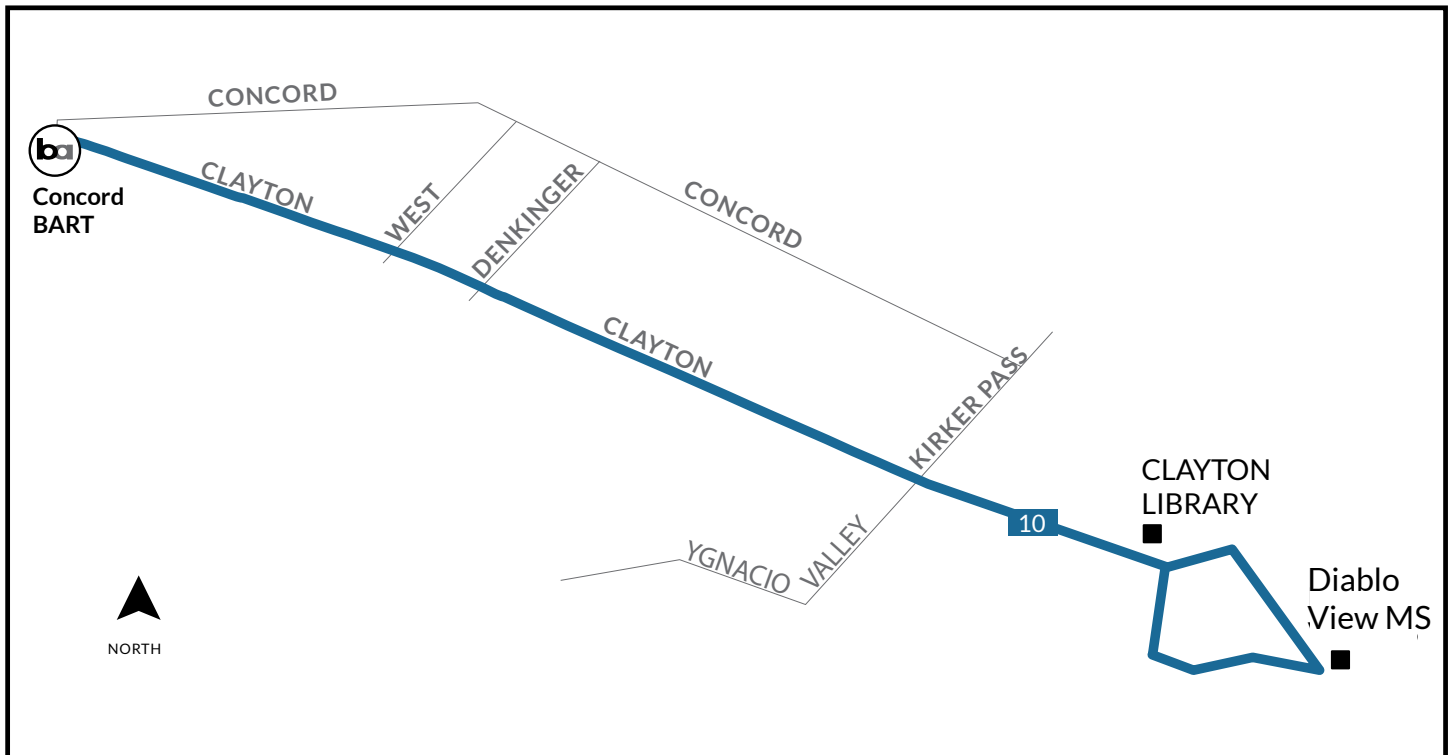

DIABLO VIEW MIDDLE SCHOOL Route/Ruta - 10

PAYMENT OPTIONS / OPCIONES DE PAGO	ELIGIBILITY / ELEGIBILIDAD	VALID ON / VÁLIDA EN	COST / COSTO
Pass2Class (scan QR code below) (escanear código QR)	Students 19 years and younger in Contra Costa <i>Estudiantes de 19 años y menores en Contra Costa</i>	County Connection	2 Months Free <i>2 meses gratis</i>
Youth Clipper Card (scan QR code below) (escanear código QR)	Youth ages 5-18 <i>Jóvenes de 5 a 18 años</i>	All public transit <i>Todo el transporte público</i>	\$1.00
Cash	General (Adult/Youth) <i>General (Adulto/Jóvene)</i>	All public transit <i>Todo el transporte público</i>	\$2.50

[CLICK HERE](#) for more information on [Pass2Class](#) and [Youth Clipper Card](#).
You may also scan the QR code
or call 925-676-7500.

[HAGA CLIC AQUÍ](#) para obtener más información sobre los pases de transporte público disponibles para su estudiante. También puede escanear el código QR o llamar al 925-676-7500.

Diablo View Middle School does not have designated school route service (600 Series Routes).

Students can use regular fixed-route service:

- [Route 10](#) = Concord BART, Clayton Library via Clayton Rd

Route 10 operates Monday - Friday including non-school days. There is no service on New Year's Day, Memorial Day, Fourth of July, Labor Day, Thanksgiving Day, and Christmas Day. See individual route pages for full schedule and route map.