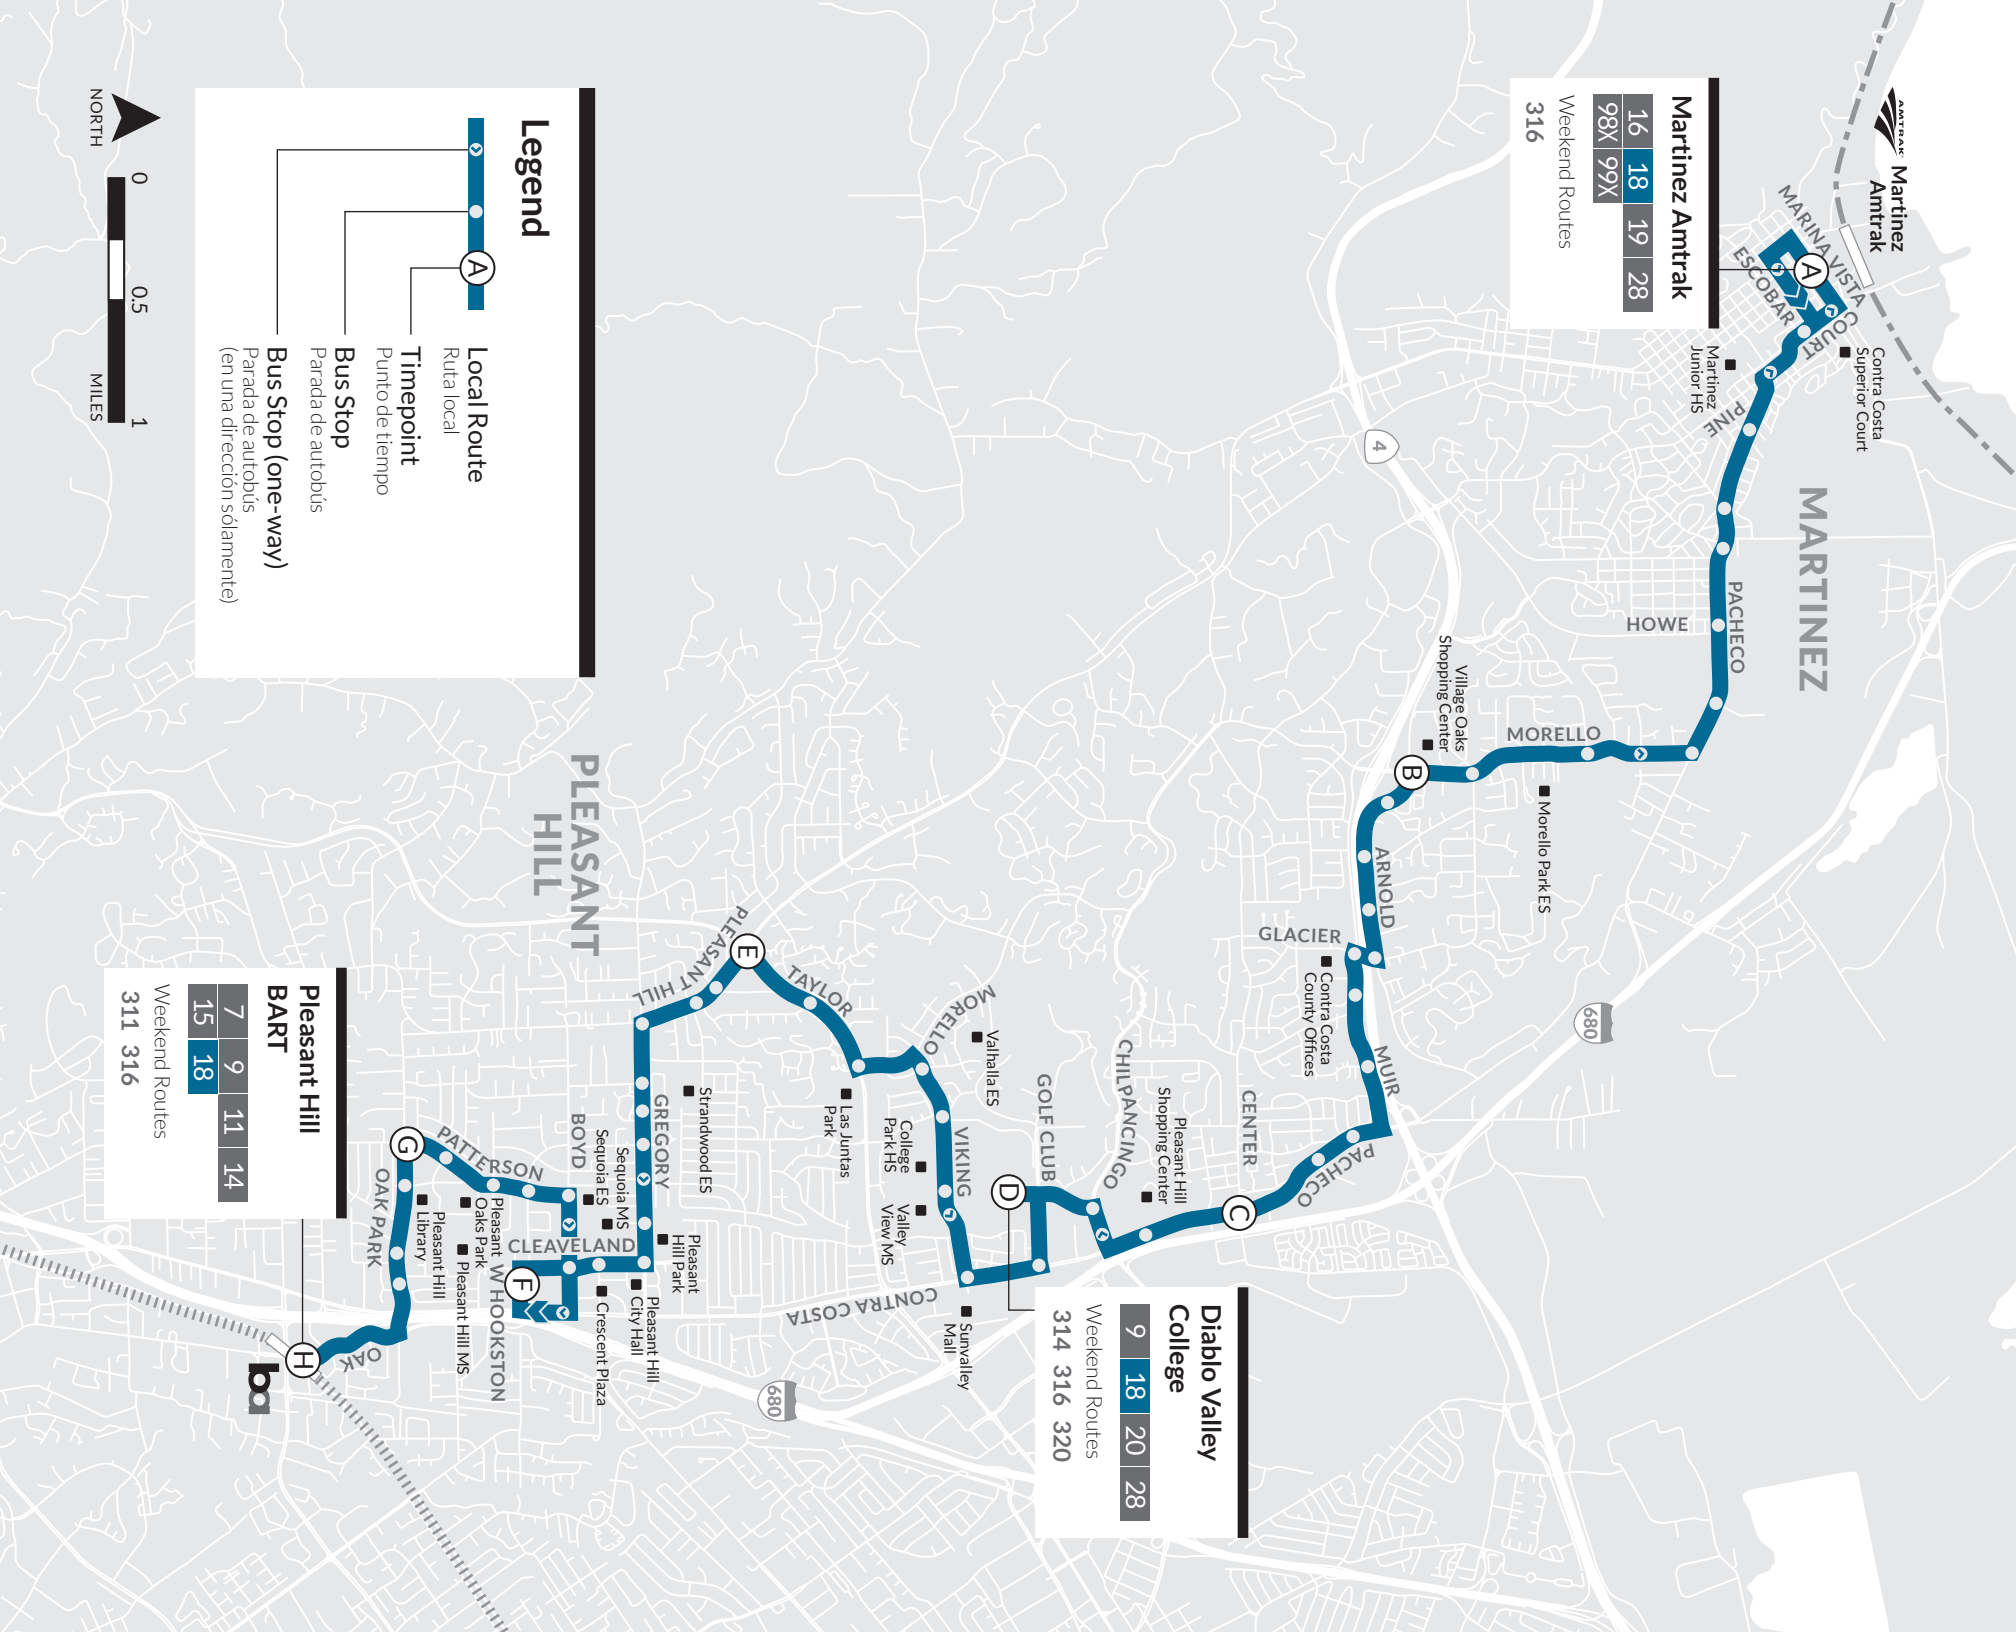

Save by using Clipper!
Visit clippercard.com to get your card.

* One free bus-to-bus transfer within 2 hours. Transfer is automatically applied.
Children under 6 ride free when accompanied by an adult.
To qualify for the Disabled fare, you must present one of the following forms of ID: RTC Discount Card, Medicare Card, DMV Placard ID, or Veterans Disability ID. To qualify for the Senior fare, you must present a state-issued photo ID with proof of age.

* Una transferencia gratuita de autobús a autobús dentro de 2 horas. La transferencia se aplica automáticamente.

Los niños menores de 6 años viajan gratis si van acompañados por un adulto.

Para calificar para la tarifa para discapacitados, debe presentar una de las siguientes formas de identificación: tarjeta de descuento de RTC, tarjeta de Medicare, identificación de matrícula del DMV o identificación de discapacidad de veteranos. Para calificar para la tarifa para adultos mayores, debe presentar una identificación con foto emitida por el estado con comprobante de edad.

Martinez Amtrak

16	18	19	28
98X	99X		

Weekend Routes
316

Diablo Valley College

9	18	20	28

Weekend Routes
314 316 320

Pleasant Hill BART

7	9	11	14
15	18		

Weekend Routes
311 316

Legend

- **Local Route**
  Ruta local
- **Timepoint**
  Punto de tiempo
- **Bus Stop**
  Parada de autobuses
- **Bus Stop (one-way)**
  Parada de autobuses (en una dirección solamente)