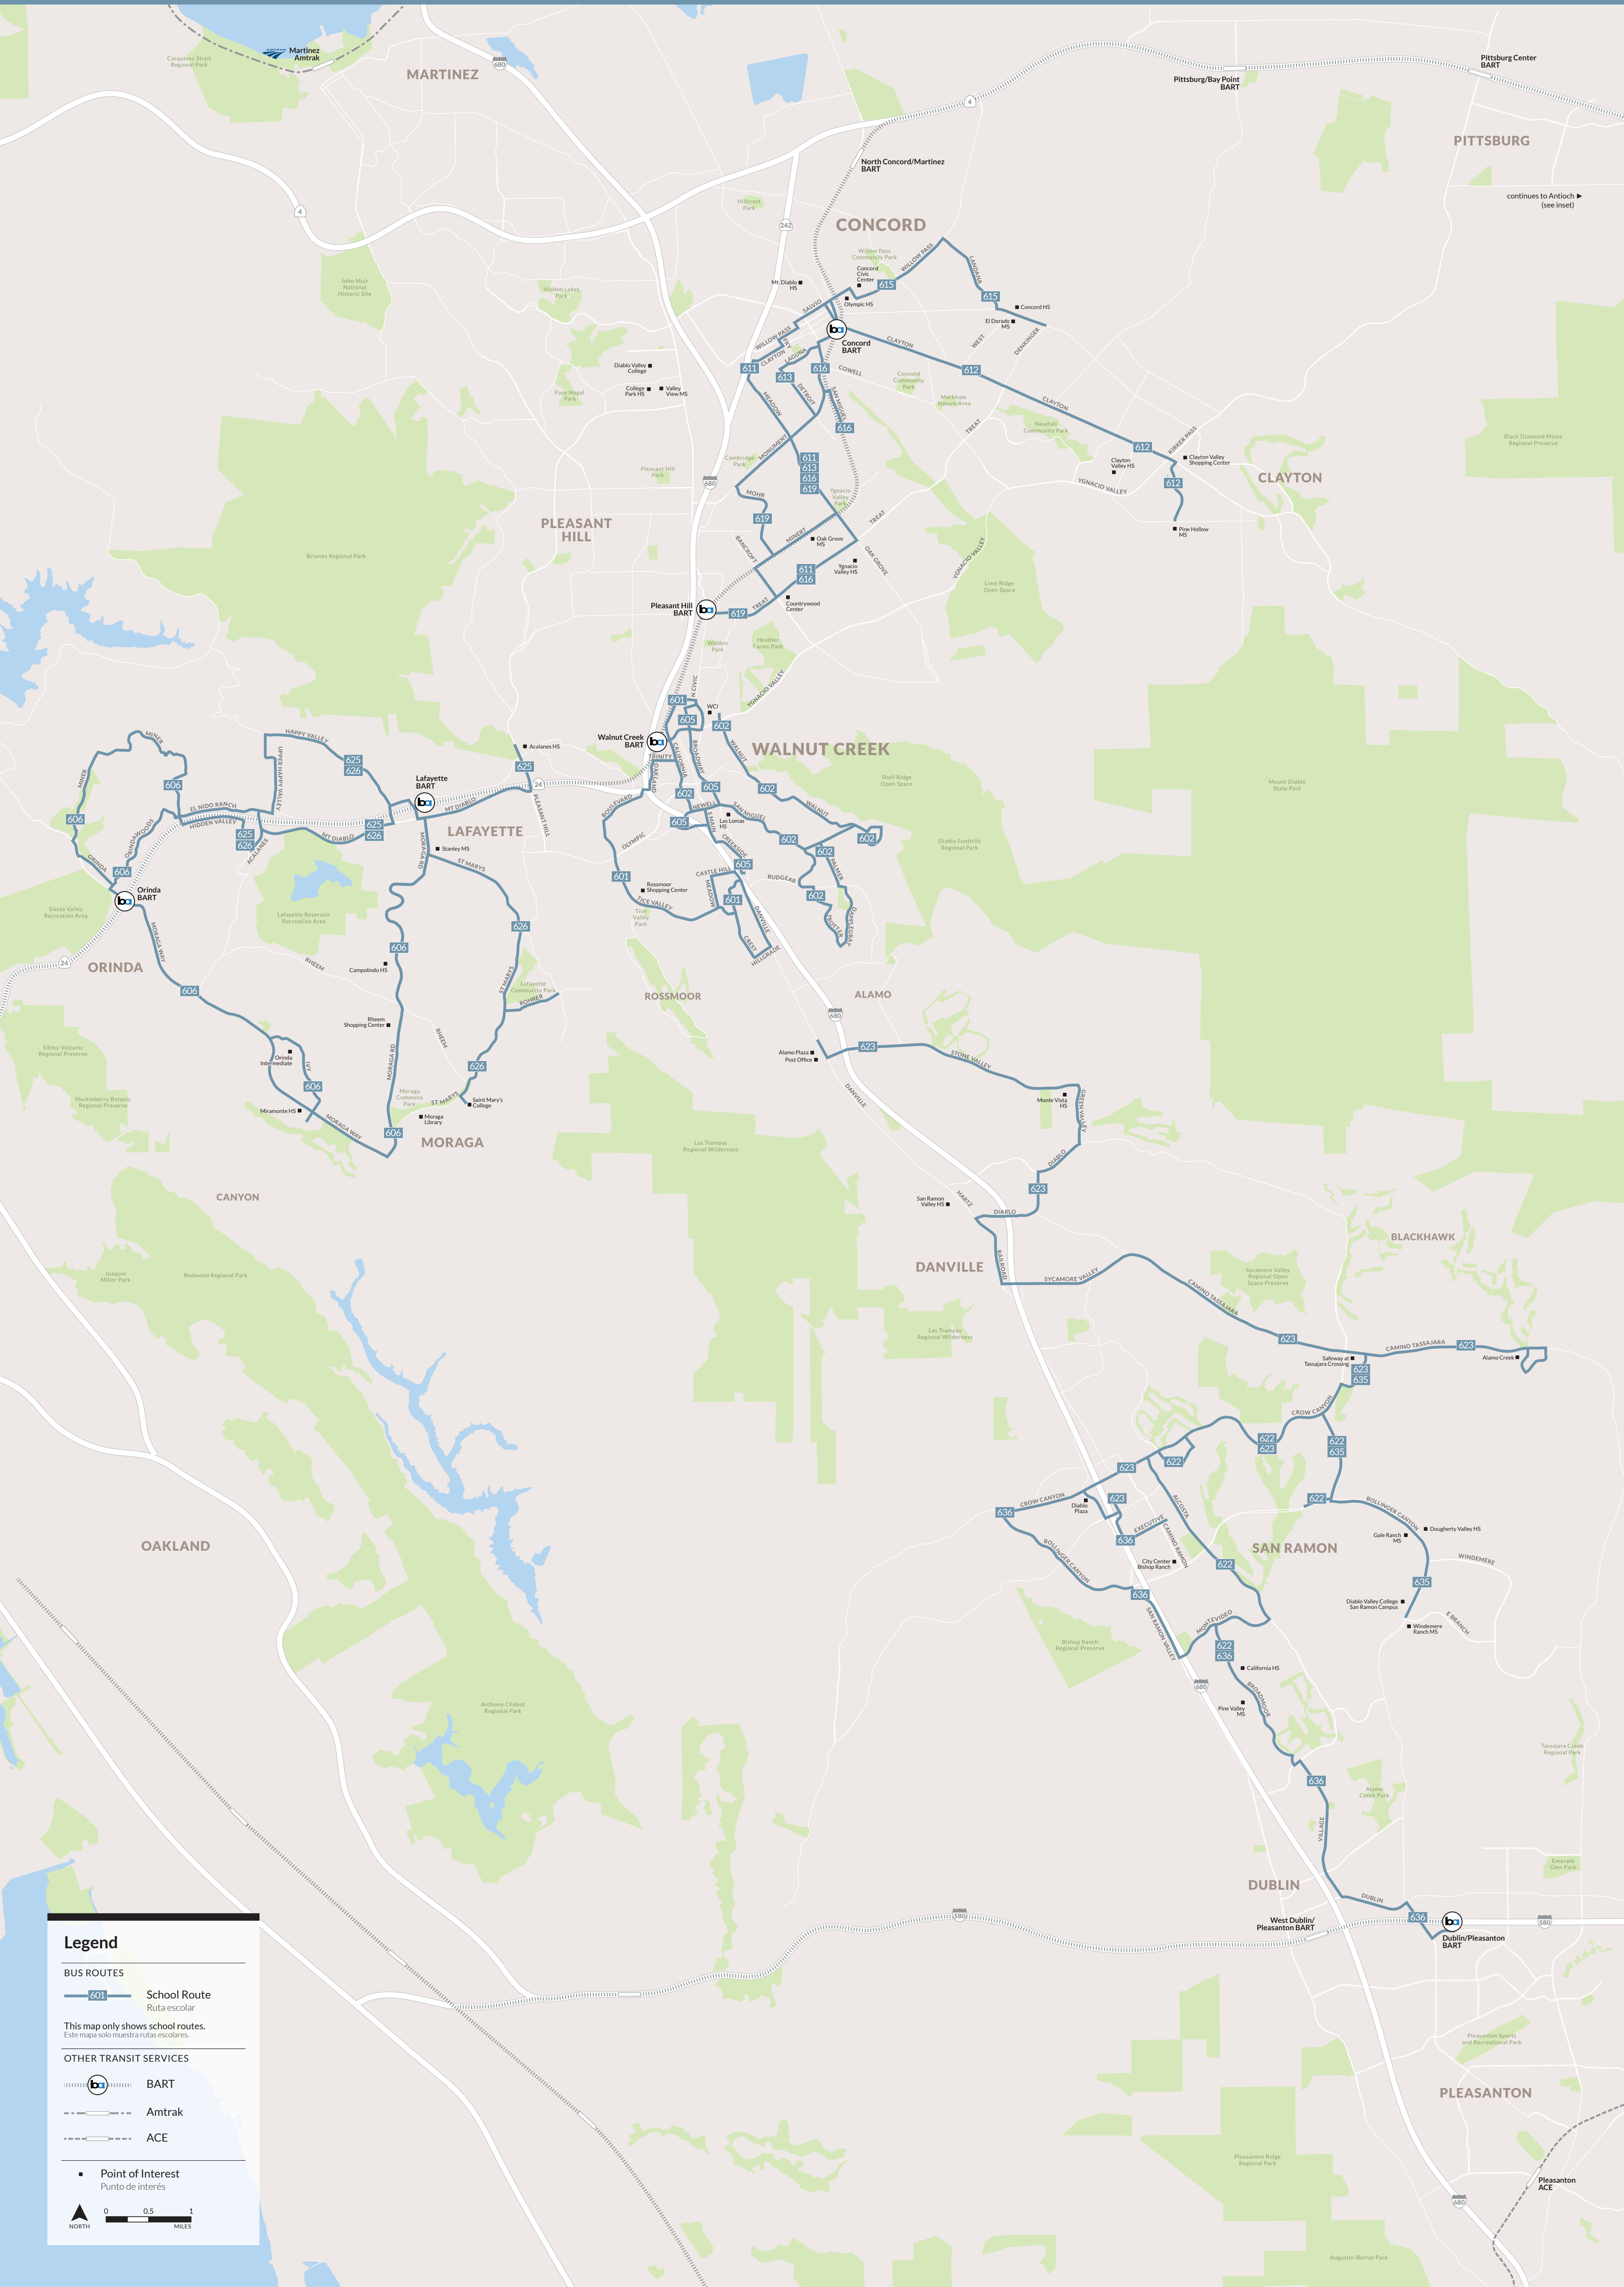

County Connection School Map

Effective Aug 8, 2025

Legend

BUS ROUTES

601 School Route
Ruta escolar

OTHER TRANSIT SERVICES

BART

Amtrak

ACE

Point of Interest
Punto de interés

0 0.5 1
MILES