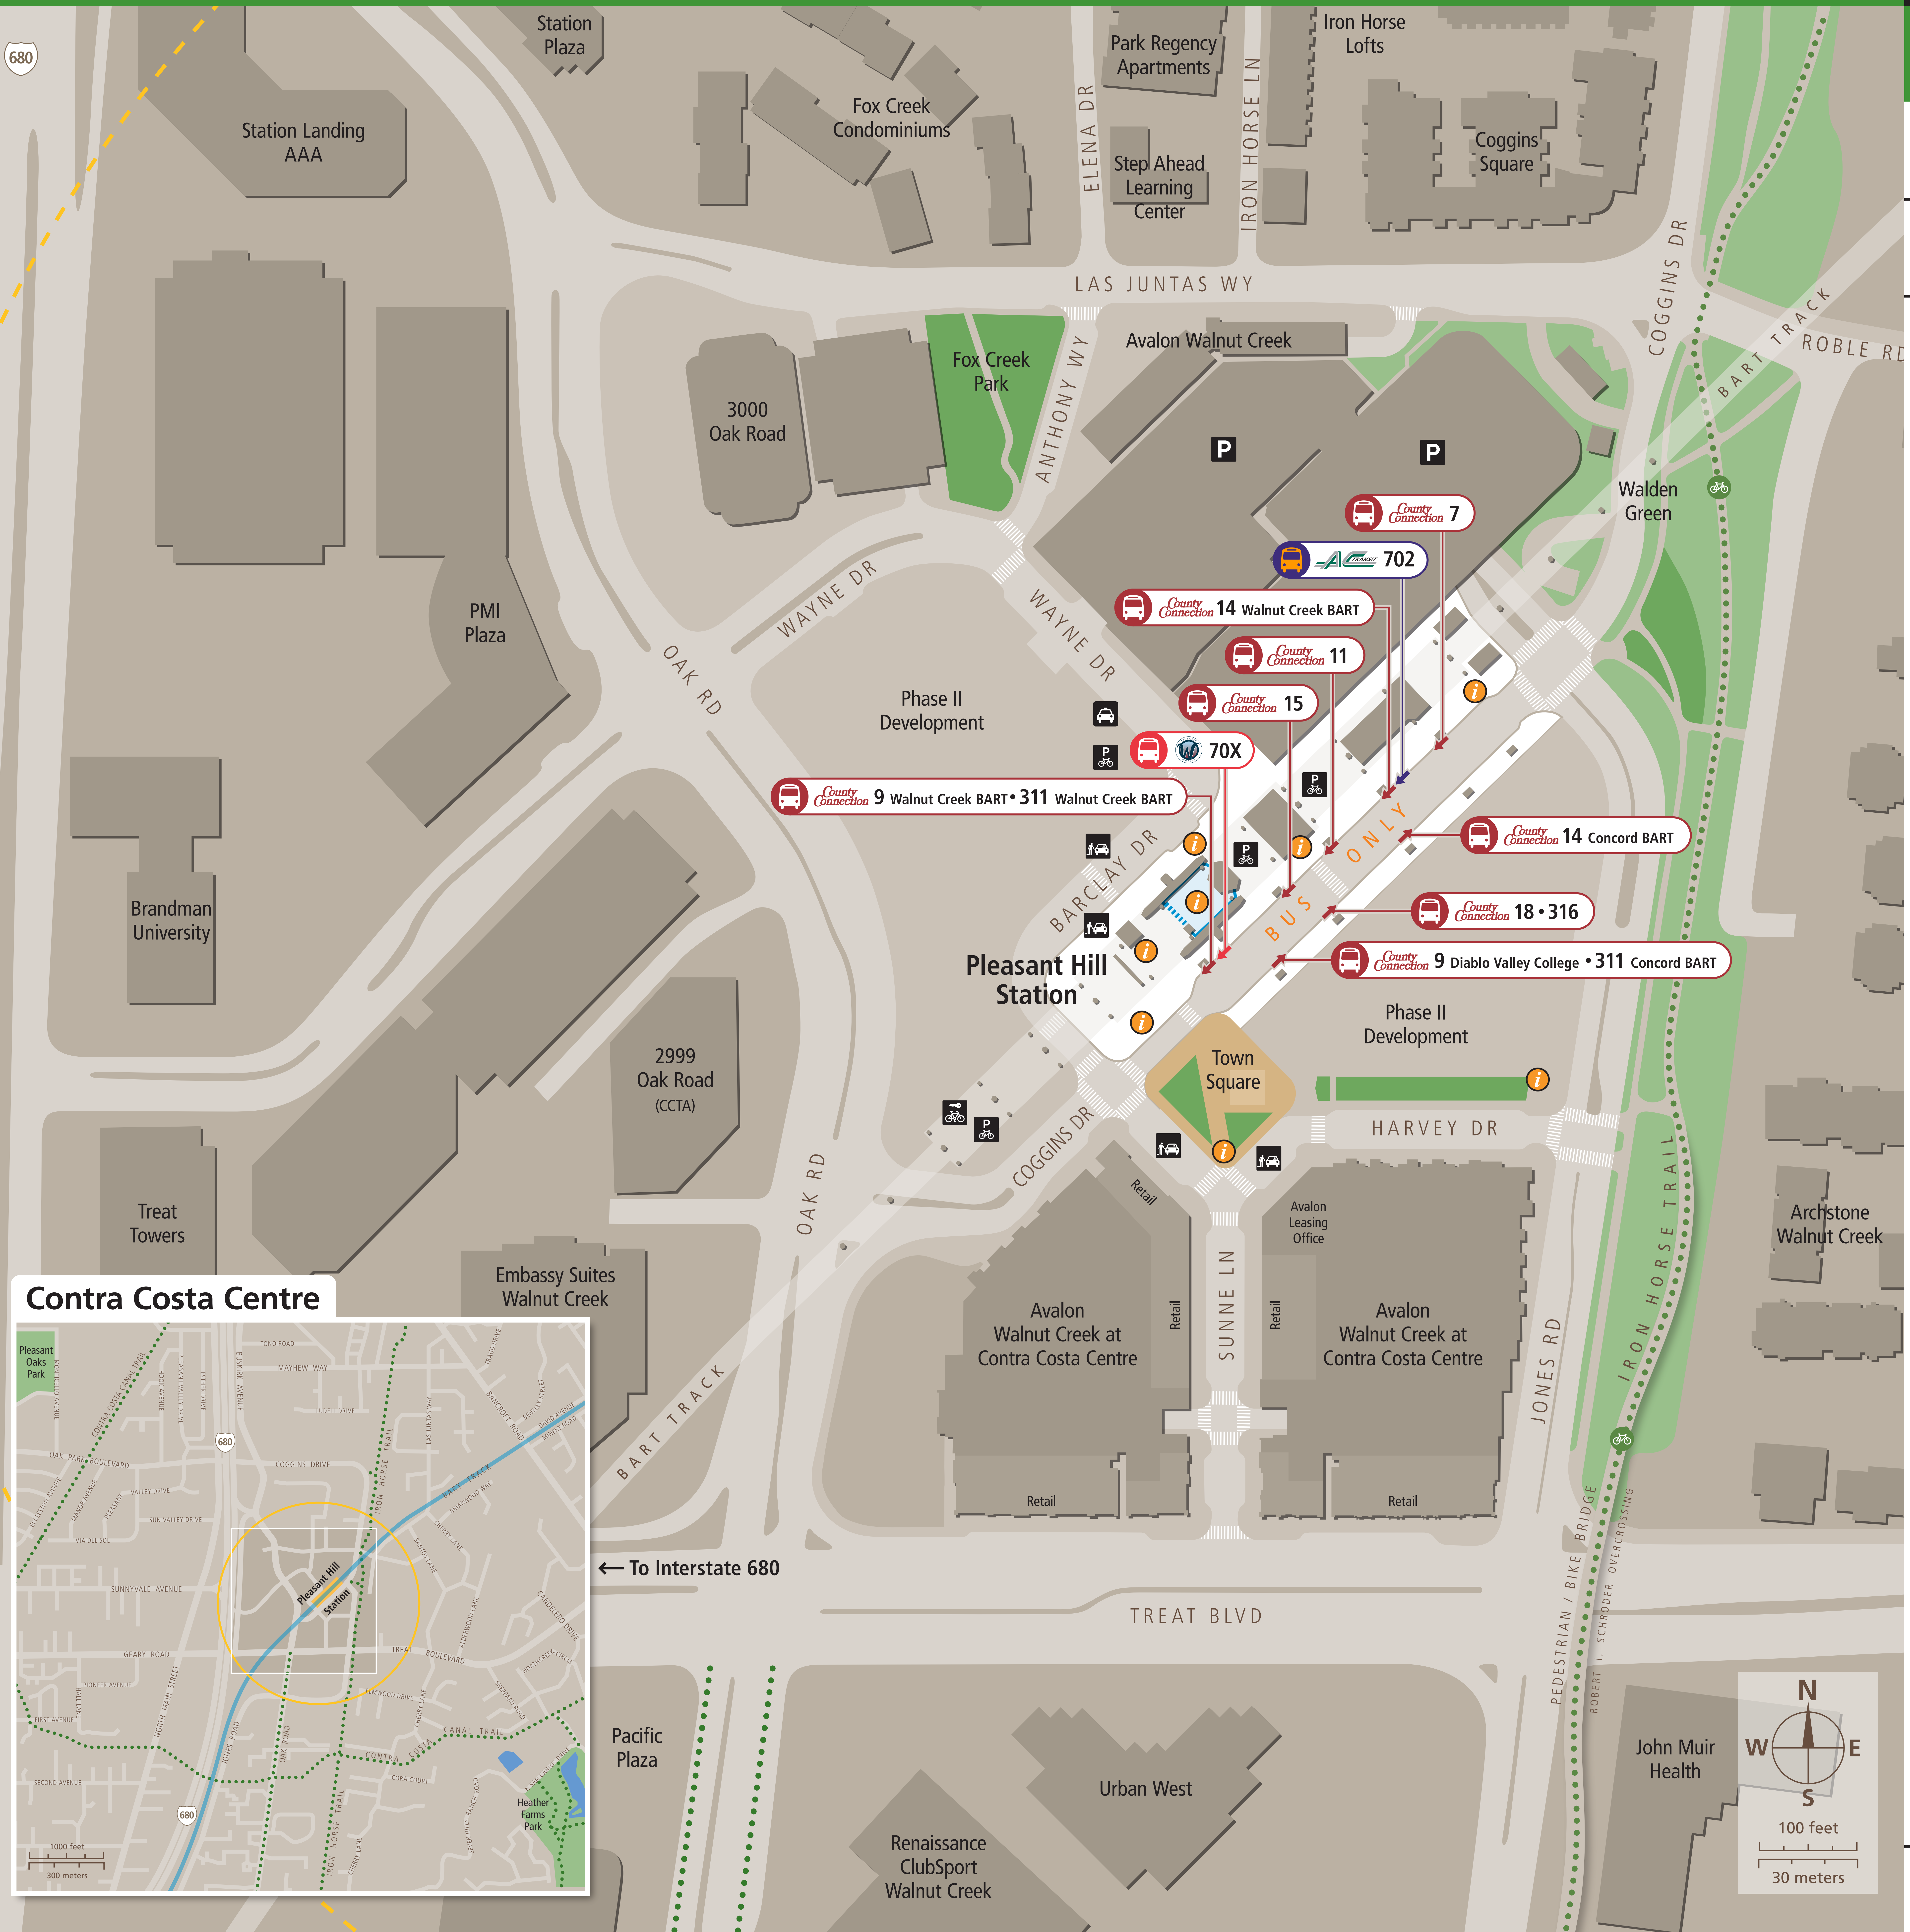

Transit Stops

Paradas del tránsito

公車站地圖

Transit Information

Pleasant Hill Station Area

Contra Costa Centre

Map Key

- You Are Here
- 5-Minute Walk
  1/4 Mile (400m) Radius
- Transit Information
- Bus
- Transit Stop
- BART Parking
- Bicycle Parking
- Bicycle Lockers
- Passenger Pick-up/Drop-off
- Taxi
- Shared Use Bicycle &
  Pedestrian Path, Trail, or
  Bicycle Lanes

Transit Lines

County Connection County Connection Buses

Weekday Bus Lines	
7	Shadelands
9	Walnut Creek BART
11	Concord BART
14	Walnut Creek BART
15	Concord BART
18	Martinez Amtrak
Weekend Bus Lines	
311	Concord BART
316	Martinez Amtrak / Old Orchard Rd

Note: 6000 series = select school service (not shown)

Early Bird Express

702	San Francisco, Salesforce Transit Center

Wheels Bus

70X	Dublin/Pleasanton BART