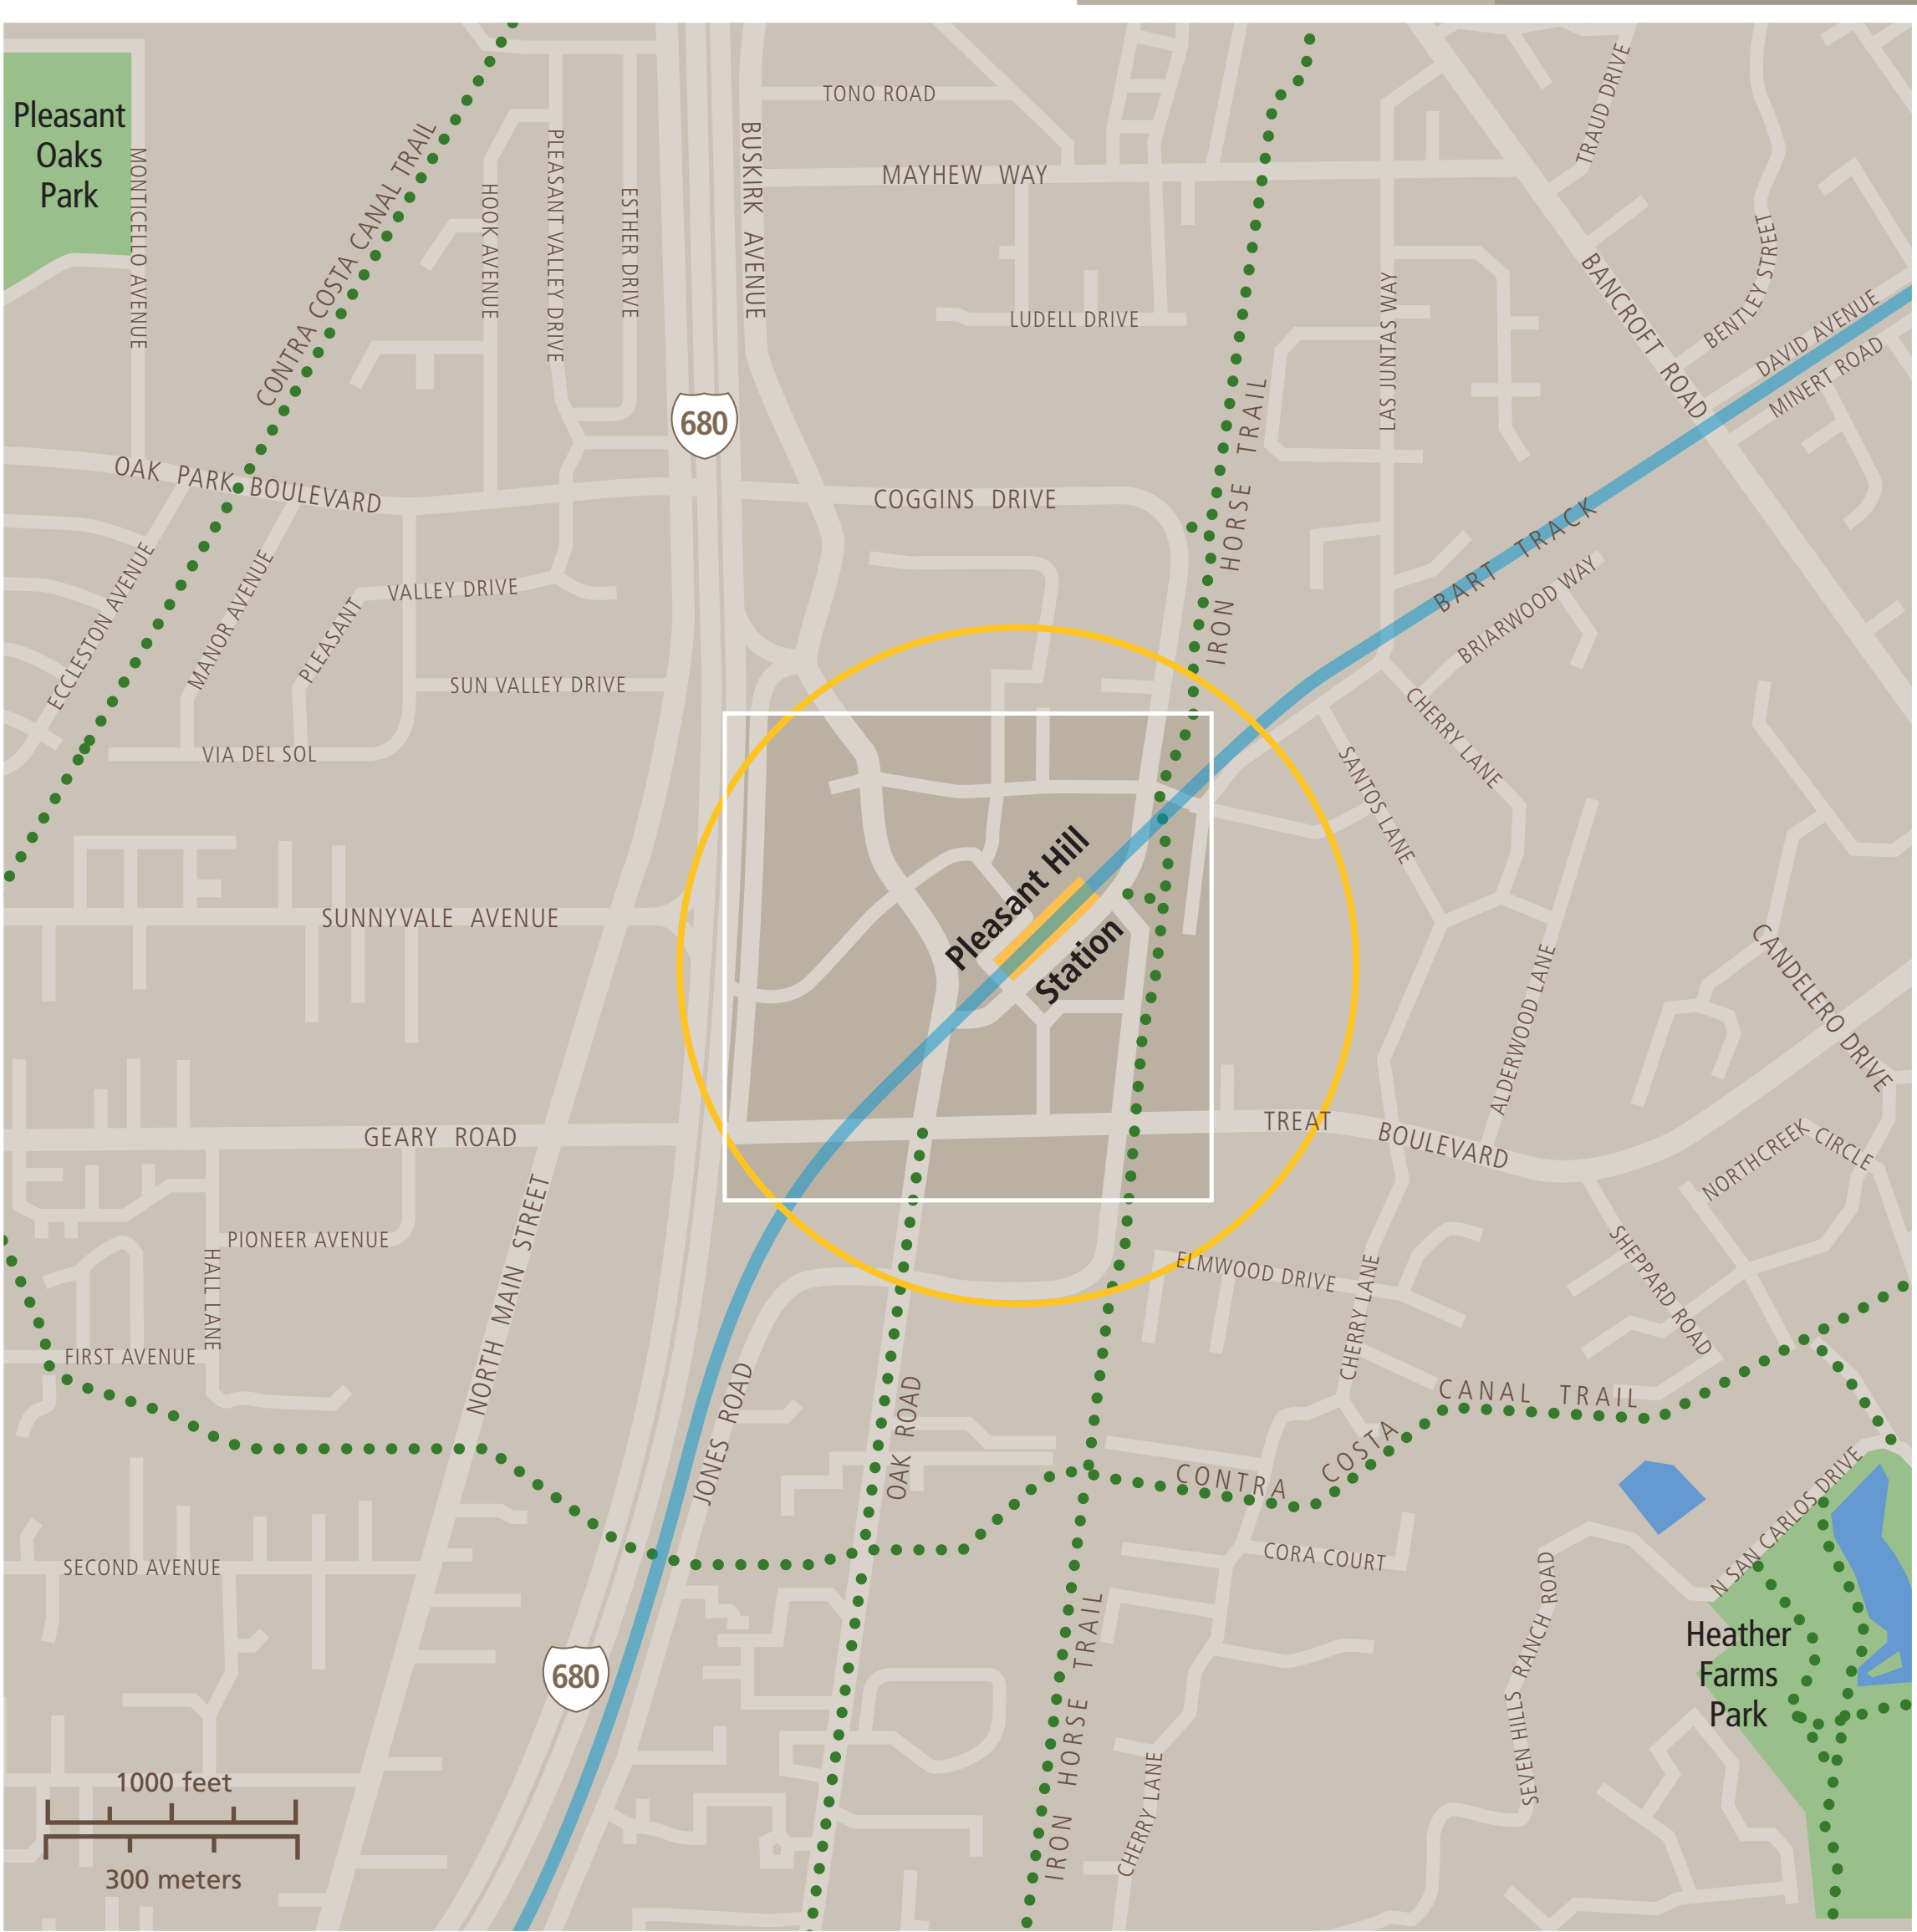

Contra Costa Centre